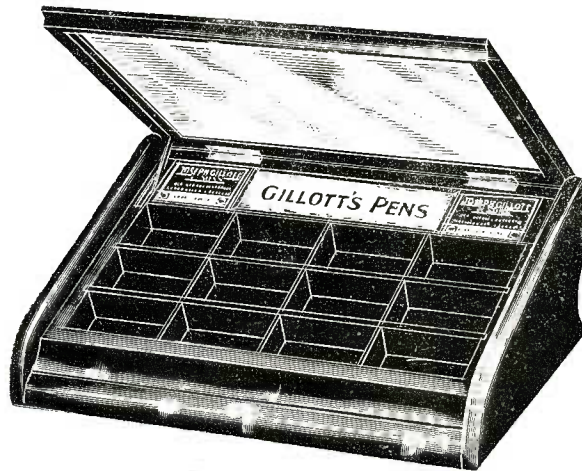

Display Case No. 1
For Gross Boxes

Size 9 x 14 inches

Ebony finish and sloping glass top. Weighs only three pounds
Especially desirable for stores with limited counter space. Twelve
compartments, each containing one gross of Pens, as follows:

FOR FINE WRITING

No. 303

No. 404

No. 601 E. F.

No. 604 E. F.

FOR BUSINESS WRITING

No. 1044 Bank

No. 1060 Falcon

No. 1070 Infrangible

No. 1087 Tip-Tilt

No. 14 E. F. Hollow Point

STUB PENS

No. 1043 Proboscular

No. 1083 Falconidae

Welcome Brass

Prices subject to change without notice.