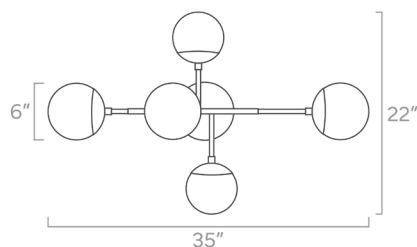

duttonbrown.com/finishes

Dimensions

35" x 22" x 18"

Weight

8 lb

Installed Height

22" - 40"

Configuration

- Hardwired
- Dimmable with compatible bulbs & dimmer
- Includes (1) 12" + (2) 6" rods to vary installed height. Extension rods available.

Rating

- (5) Medium base E26 sockets
- 120V, MAX 9W per socket
- Use A15 or G16 bulbs only (not included)