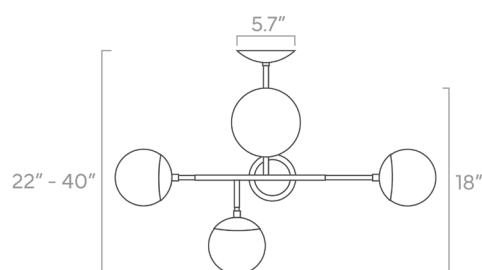

duttonbrown.com/finishes

Dimensions

35" x 22" x 18"

Weight

8 lb

Installed Height

22" - 40"

Configuration

- Hardwired
- Dimmable with compatible bulbs & dimmer
- Includes (1) 12" + (2) 6" rods to vary installed height. Extension rods available.

Rating

- (5) Medium base E26 sockets
- 120V, MAX 9W per socket
- Use A15 or G16 bulbs only (not included)