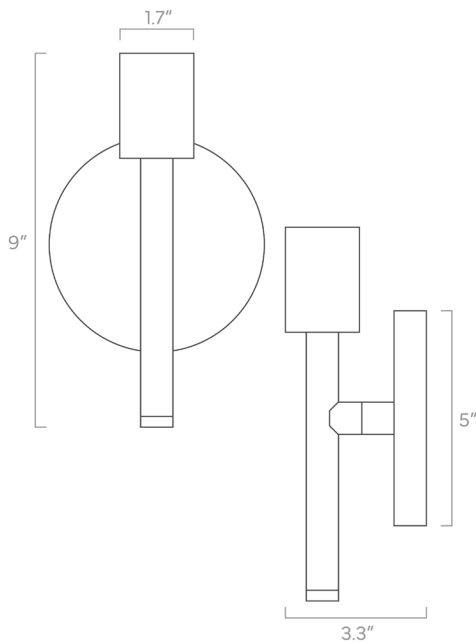

Major Sconce 9"

SKU: 60129-9

Finish Options

- Brass
- Nickel
- Black

Color Options

- White
- Bone
- Spa
- Python Green
- Lagoon
- Cobalt
- Slate Blue
- Ochre
- Orange
- Riding Hood Red
- Barely
- Chalk
- Charcoal
- Black

duttonbrown.com/finishes

Dimensions

9" x 5" x 3.3"

Weight

1 lb

Rating

- (1) Medium base E26 socket
- 120V, MAX 60W per socket
- Recommend Type A or Type G bulbs (not included)
- Energy efficiency relabeling available by request