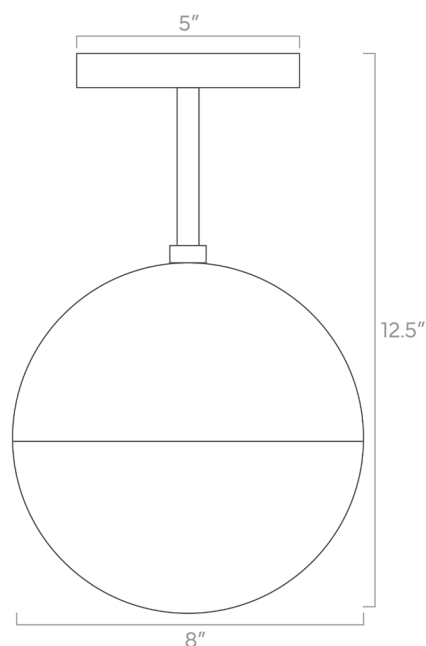

## Dimensions

12.5" x Ø8"

## Installed Height

12.5"