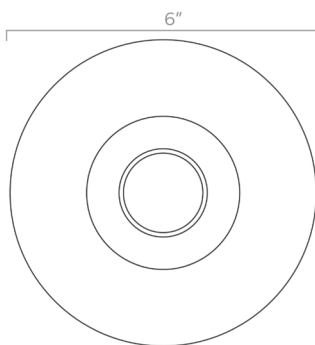

duttonbrown.com/finishes

Dimensions

6" x 6" x 4.5"

Weight

2 lb

Rating

- (1) Medium base E26 socket
- 120V, MAX 60W per socket
- Recommend Type A or Type G bulbs (not included)
- Energy efficiency relabeling available by request