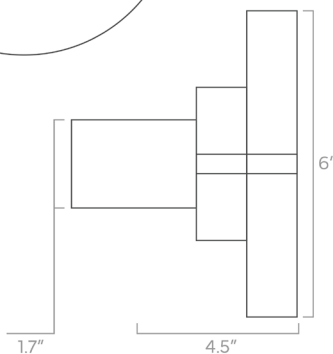

Lepore Sconce

SKU: 70122

Color Options

- | | |
|--------------|-----------------|
| White | Ochre |
| Bone | Orange |
| Spa | Riding Hood Red |
| Python Green | Barely |
| Lagoon | Chalk |
| Cobalt | Charcoal |
| Slate Blue | Black |

duttonbrown.com/finishes

Dimensions

6" x 6" x 4.5"

Weight

2 lb

Rating

- (1) Medium base E26 socket
- 120V, MAX 60W per socket
- Recommend Type A or Type G bulbs (not included)
- Energy efficiency relabeling available by request