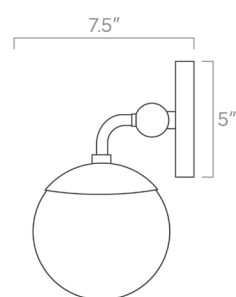

Legend 2 Sconce

SKU: 30223

Finish Options

- Brass
- Nickel
- Black

Globe Options

- Clear
- White

Color Options

- White
- Bone
- Spa
- Python Green
- Lagoon
- Cobalt
- Slate Blue
- Ochre
- Orange
- Riding Hood Red
- Barely
- Chalk
- Charcoal
- Black

duttonbrown.com/finishes

Dimensions

17" x 10.5" x 7.5"

Weight

4 lb

Configuration

- Hardwired
- Dimmable with compatible bulbs & dimmer
- Installs up or down

Rating