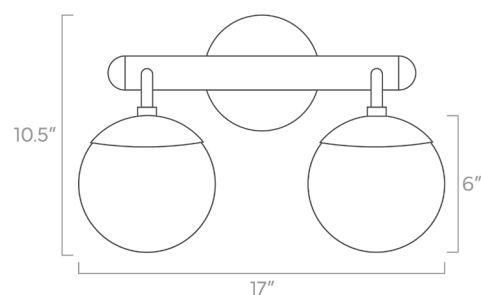

duttonbrown.com/finishes

Dimensions

17" x 10.5" x 7.5"

Weight

4 lb

Configuration

- Hardwired
- Dimmable with compatible bulbs & dimmer
- Installs up or down

Rating