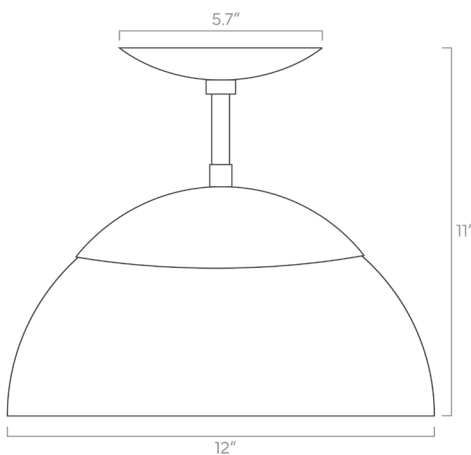

Cadbury Flush Mount 12"

SKU: 50130-12

Finish Options

- Brass
- Nickel
- Black

Color Options

- White
- Bone
- Spa
- Python Green
- Lagoon
- Cobalt
- Slate Blue
- Ochre
- Orange
- Riding Hood Red
- Barely
- Chalk
- Charcoal
- Black

duttonbrown.com/finishes

Dimensions

11" x Ø12"

Weight

4 lb

Installed Height

11"

Rating