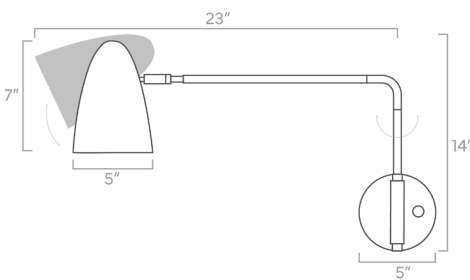

duttonbrown.com/finishes

Dimensions

23" x 14"

Weight

3 lb

Configuration

- Hardwired. Plug-in option available.
- Dimmable with compatible bulbs & dimmer
- Arm swings L/R
- Shade swivels U/D L/R

Rating