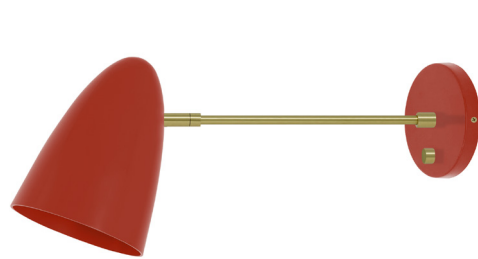

# Boom Sconce - 10" Arm

SKU: 40120-10

## Finish Options

- Brass
- Nickel
- Black

## Color Options

- White
- Bone
- Spa
- Python Green
- Lagoon
- Cobalt
- Slate Blue
- Ochre
- Orange
- Riding Hood Red
- Barely
- Chalk
- Charcoal
- Black

[duttonbrown.com/finishes](http://duttonbrown.com/finishes)

## Dimensions

7" x 5" x 18"