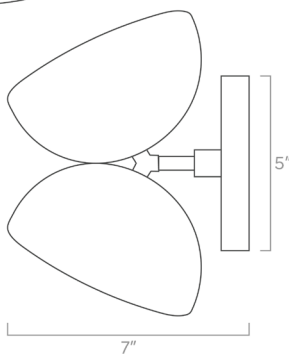

duttonbrown.com/finishes

Dimensions

9" x 6" x 7"

Weight

2 lb

Configuration

- Hardwired. Plug-in option available.
- Dimmable with compatible bulbs & dimmer
- Installs vertically or horizontally

Rating

- (2) Medium base E26 sockets
- 120V, MAX 60W per socket
- Recommend Type A or Type G bulbs (not included)
- Energy efficiency relabeling available by request

Materials

- Aluminum
- Brass
- Steel

Certifications