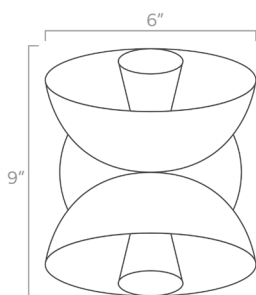

Beso Sconce

SKU: 50221

Finish Options

- Brass
- Nickel
- Black

Color Options

- White
- Bone
- Spa
- Python Green
- Lagoon
- Cobalt
- Slate Blue
- Ochre
- Orange
- Riding Hood Red
- Barely
- Chalk
- Charcoal
- Black

duttonbrown.com/finishes

Dimensions

9" x 6" x 7"

Weight

2 lb

Configuration

- Hardwired. Plug-in option available.
- Dimmable with compatible bulbs & dimmer
- Installs vertically or horizontally

Rating