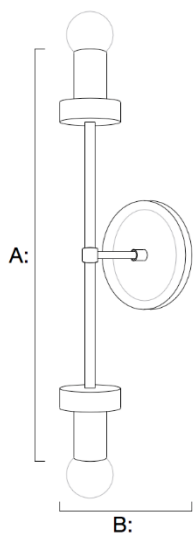

# Bianca Sconce 20" 70220-20

## Measurements:

Backplate	6"
Height (A)	20"
Depth (B)	6"
Weight	3 lbs

## Wiring:

Configured to be hard-wired for wall use only; can be positioned vertically or horizontally

## Lampholder:

Two medium base (E26) sockets