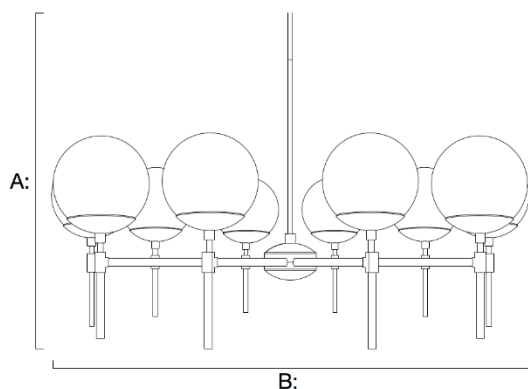

Color Lolli Globe Chandelier 36" 31005

Measurements:

Canopy	5.7"
Hanging Height (A)	20-32"
Diameter (B)	36"
Globe Diameter	6"
Weight	20 lbs

Available Finishes:

Satin brass, polished nickel, and satin black with caps available in 18+ powder-coated colors, Custom colors available

White or clear hand-blown glass

Material:

Brass, nickel, steel, glass

Wiring:

Configured to be hard-wired

Lampholder:

Ten medium base (E26) sockets

Rating:

120V 60Hz, MAX 60W, Type A bulbs (not included)
UL Listed for dry locations. Damp available by request.
Fixture is dimmable.

Hanging Method:

Fixture includes two 6" rods and one 12" rod. Minimum fixture height of 20" achieved using one 12" rod. Extension rods may be added and are available in 4", 6", and 12" lengths.