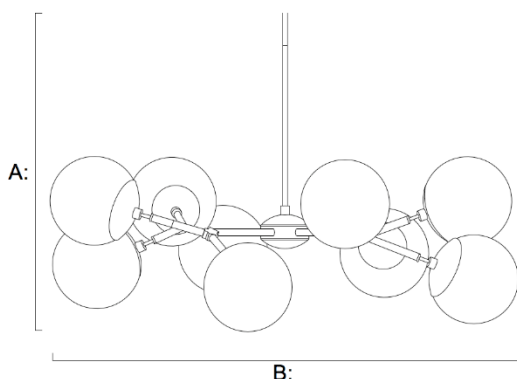

## Measurements:

Canopy	5.7"
Hanging Height (A)	15-33"
Diameter (B)	32"
Globe Diameter	6"
Weight	16 lbs

## Lampholder:

Ten medium base (E26) sockets

## Hanging Method:

Fixture includes two 6" rods and one 12" rod. Minimum fixture height of 15" achieved using one 12" rod. Extension rods may be added and are available in 4", 6", and 12" lengths.