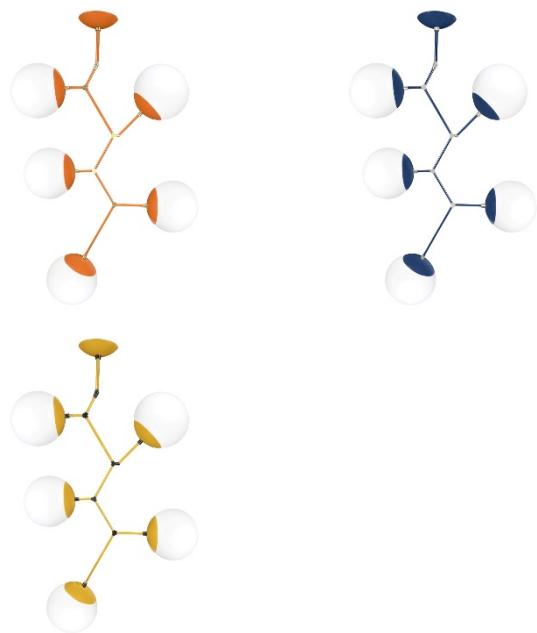

Color Astar 5 Globe Chandelier 30504

Measurements:

Canopy Diameter	5.7"
Hanging Height	44-62"
Height	38"
Width	28"
Globe Diameter	8"
Weight	9 lbs

Available Finishes:

Satin brass, polished nickel, and satin black

Available in multiple colors. Custom colors also available.

White or clear hand-blown glass

Material:

Brass, steel, glass

Wiring:

Configured to be hard-wired

Lampholder:

Five medium base (E26) sockets

Hanging Method:

Fixture includes two 6" rods and one 12" rod. Minimum fixture height of 44" achieved using one 6" rod. Extension rods may be added and are available in 2", 4", 6", and 12" lengths.