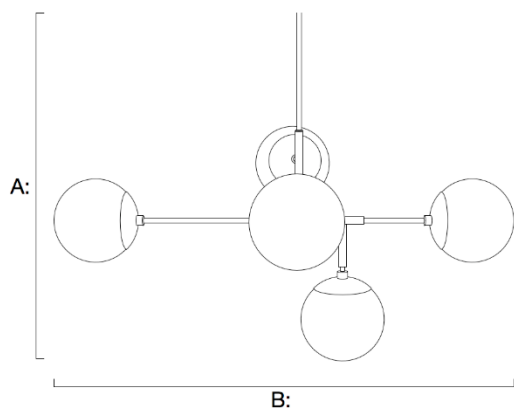

Prisma Globe Chandelier 35" 30502

Measurements:

Canopy	5"
Hanging Height (A)	23-41"
Length (B)	35"
Width/Depth	22"
Globe Diameter	6"
Weight	8 lbs

Available Finishes:

Satin brass, polished nickel, satin black, satin black with satin brass, and satin black with polished nickel

White or clear hand-blown glass

Material:

Brass, nickel, steel, glass

Wiring:

Configured to be hard-wired

Lampholder:

Five medium base (E26) sockets

Rating:

120V 60Hz, MAX 60W, Type A bulbs (not included)

Maximum bulb length 3.5"

UL Listed for dry locations. Damp available by request.

Hanging Method:

Fixture includes two 6" rods and one 12" rod. Minimum fixture height of 23" achieved using one 6" rod. Extension rods may be added and are available in 2", 4", 6", and 12" lengths.