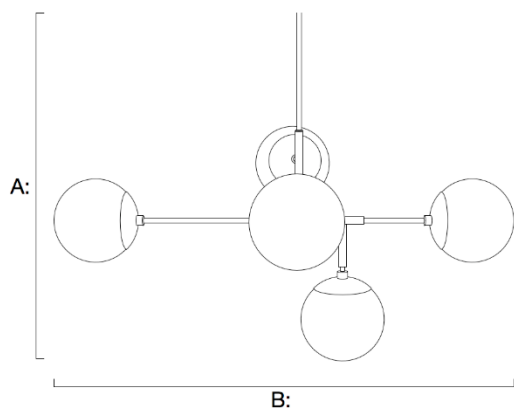

Color Prisma Globe Chandelier 35" 30502

Measurements:

| | |
|--------------------|--------|
| Canopy | 5" |
| Hanging Height (A) | 23-41" |
| Length (B) | 35" |
| Width/Depth | 22" |
| Globe Diameter | 6" |
| Weight | 8 lbs |

Wiring:

Configured to be hard-wired

Lampholder:

Five medium base (E26) sockets

Rating:

120V 60Hz, MAX 60W, Type A bulbs (not included)

Maximum bulb length 3.5"

UL Listed for dry locations. Damp available by request.

Hanging Method:

Fixture includes two 6" rods and one 12" rod. Minimum fixture height of 23" achieved using one 6" rod. Extension rods may be added and are available in 2", 4", 6", and 12" lengths.