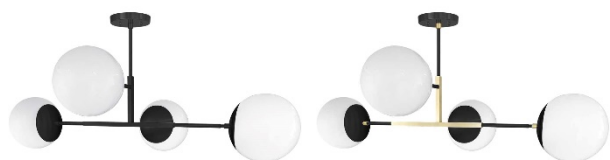

Big Status Globe Flush Mount 42" 30407F

Available Finishes:

Satin brass, polished nickel, satin black, satin black with satin brass, and satin black with polished nickel

White or clear hand-blown glass

Material:

Brass, steel, glass

Wiring:

Configured to be hard-wired only

Lampholder:

Four medium base (E26) sockets

Rating:

120V 60Hz, MAX 60W per socket, Type A bulbs (not included); fixture is dimmable. Fixture may be labeled for lower maximum wattage to meet energy efficiency requirements by request. UL listed for dry locations. Damp location available by request.

Measurements:

Canopy	5"
Installed Height	17"
Fixture Height	13"
Length	42"
Width	26"
Globe Diameter	8"
Weight	12 lbs