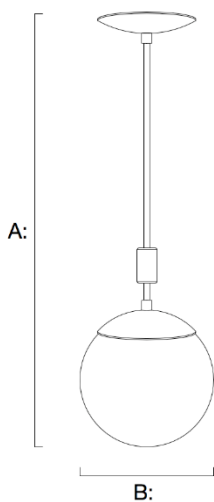

Pop Globe Pendant 8" 30113-8

Measurements:

Canopy	5.7"
Height (A)	26"
Globe Diameter (B)	8"
Weight	2 lbs

Available Finishes:

Satin brass, polished nickel, satin black, satin black with satin brass, and satin black with polished nickel

White or clear hand-blown glass

Material:

Brass, nickel, steel, glass

Wiring:

Configured to be hard-wired only

Lampholder:

One medium base (E26) socket

Rating:

120V 60Hz, MAX 60W, Type A bulb (not included)
UL Listed for dry locations. Damp available by request.

Hanging Method:

Fixture includes one 12" rod for installed height of 26".
Extension rods are available in 2", 4", 6", and 12" lengths.