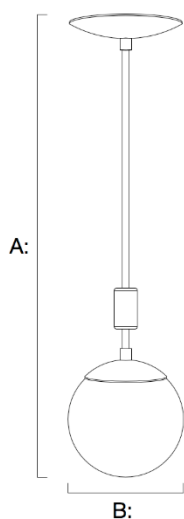

# Color Pop Globe Pendant 6"

### Measurements:

Canopy	5.7"
Height (A)	24"
Globe Diameter (B)	6"
Weight	1 lb

### Lampholder:

One medium base (E26) socket