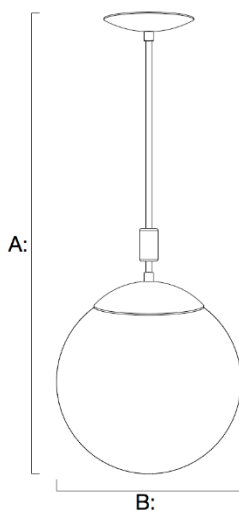

Pop Globe Pendant 12"

30113-12

Measurements:

Canopy	5.7"
Height (A)	30"
Globe Diameter (B)	12"
Weight	4 lbs

Available Finishes:

Satin brass, polished nickel, satin black, satin black with satin brass, and satin black with polished nickel

White or clear hand-blown glass

Material:

Brass, nickel, steel, glass

Wiring:

Configured to be hard-wired only

Lampholder:

One medium base (E26) socket

Rating:

120V 60Hz, MAX 60W, Type A bulb (not included)
UL Listed for dry locations. Damp available by request.

Hanging Method:

Fixture includes one 12" rod for installed height of 30".
Extension rods are available in 2", 4", 6", and 12" lengths.