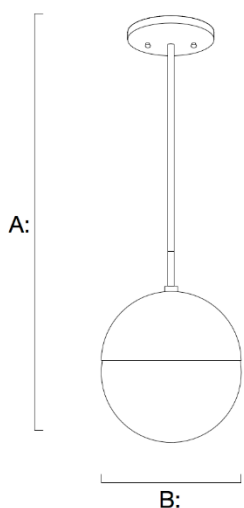

Color Lure Globe Pendant 8” 30112-8

Measurements:

Canopy	5”
Height (A)	23”
Dome Diameter (B)	8”
Weight	3 lbs

Available Finishes:

Satin brass, polished nickel, and satin black with dome available in 18+ powder-coated colors, Custom colors available

White or clear hand-blown glass

Material:

Brass, nickel, steel, glass

Wiring:

Configured to be hard-wired only

Lampholder:

One medium base (E26) socket

Rating:

120V 60Hz, MAX 60W, Type A bulb (not included)
UL Listed for dry locations. Damp available by request.

Hanging Method:

Fixture includes 2” and 12” rod for installed height of 23”.
Extension rods are available in 2”, 4”, 6”, and 12” lengths.