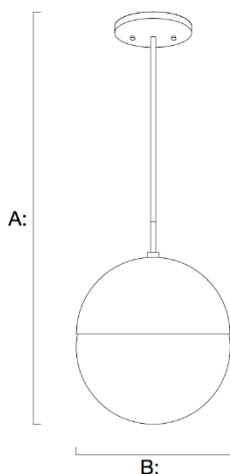

Color Lure Globe Pendant 10” 30112-10

Measurements:

Canopy	5”
Height (A)	26”
Dome Diameter (B)	10”
Weight	4 lbs

Available Finishes:

Satin brass, polished nickel, and satin black with dome available in 18+ powder-coated colors, Custom colors available

White or clear hand-blown glass

Material:

Brass, nickel, steel, glass

Wiring:

Configured to be hard-wired only

Lampholder:

One medium base (E26) socket

Rating:

120V 60Hz, MAX 60W, Type A bulb (not included)
UL Listed for dry locations. Damp available by request.

Hanging Method:

Fixture includes 2” and 12” rod for installed height of 26”.
Extension rods are available in 2”, 4”, 6”, and 12” lengths.