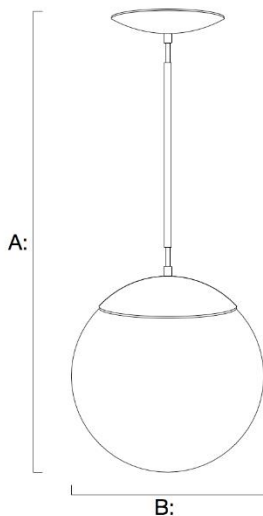

# Color Cap Globe Pendant 10" 30110-10

## Measurements:

Canopy	5.7"
Globe Diameter	10"
Height (A)	26"
Weight	3 lbs

## Lampholder:

One medium base (E26) socket