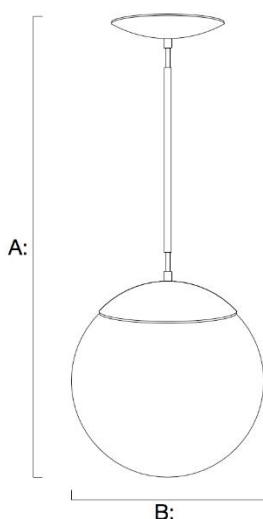

Cap Globe Pendant 10"

30110-10

Measurements:

Canopy	5.7"
Globe Diameter	10"
Height (A)	26"
Weight	3 lbs

Available Finishes:

Satin brass, polished nickel, satin black, satin black with satin brass, and satin black with polished nickel

White or clear hand-blown glass

Material:

Brass, nickel, steel, glass

Wiring:

Configured to be hard-wired only

Lampholder:

One medium base (E26) socket

Rating:

120V 60Hz, MAX 60W, Type A bulb (not included)
UL Listed for dry locations. Damp available by request.

Fixture includes one 12" rod for installed height of 26".
Extension rods are available in 2", 4", 6", and 12" lengths.