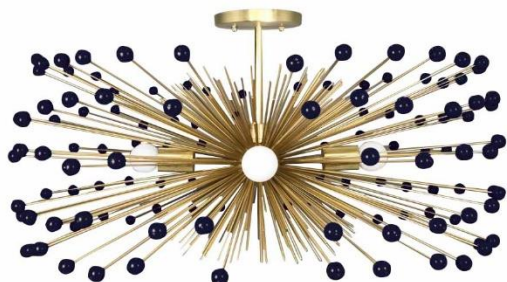

Color Beaded Urchin Flush Mount 31" 10400F-31

Measurements:

Canopy	5"
Hanging Height	15"
Diameter	31"
Height	13"
Weight	9 lbs

Available Finishes:

Gold, Silver, Black, Copper
Various color bead options available.

Material:

Brass, nickel, steel, acrylic

Wiring:

Configured to be hard-wired

Lampholder:

Four medium base (E26) sockets

Rating:

120V 60Hz, MAX 60W, Type A bulbs (not included);
Fixture is dimmable. Contact us to specify UL Listed version.

Hanging Method:

Fixture hanging height of 15" achieved using included 4" rod.
Extension rods may be added and are available in 2", 4", 6",
and 12" lengths.