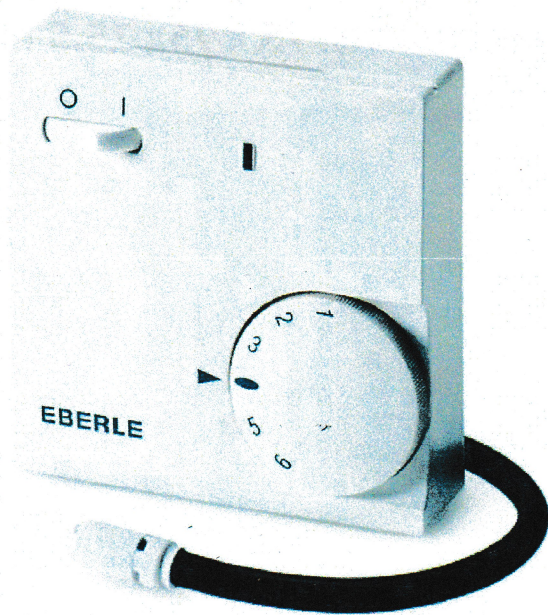

EBERLE

Type: FR-E 525 31

Article No: 515110651100 (*)

Description: Heating Only with Remote Sensor

Application: Electric Floor Heating

Power Supply: 230 Volts AC 50Hz

Outputs: SPST 14(4)Amps (+)

Temperature Range Setting: 1...6 (10...60°C)

Sensing: NTC External (Included)

* Article No will fast track replacement part delivery
+ 14 Amps Resistive Load (Heater) 4 Amps Inductive Load (Motor)