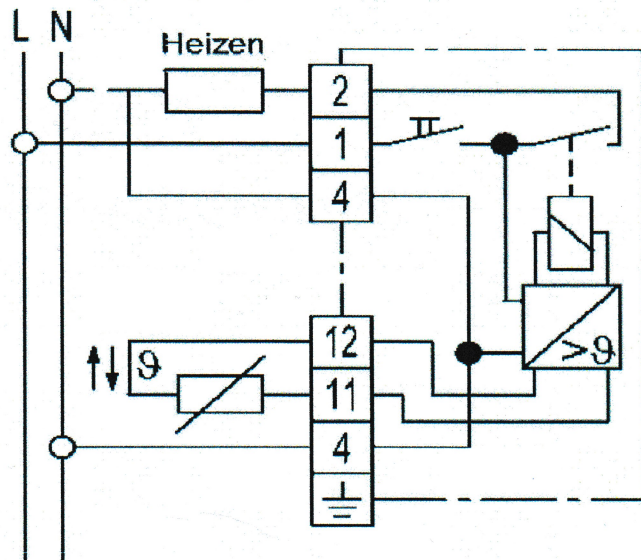

EBERLE

Type: FR-E 525 31

Article No: 515110651100 (*)

Description: Heating Only with Remote Sensor

Application: Electric Floor Heating

Power Supply: 230 Volts AC 50Hz

Outputs: SPST 14(4)Amps (+)

Temperature Range Setting: 1...6 (10...60°C)

Sensing: NTC External (Included)

* Article No will fast track replacement part delivery
+ 14 Amps Resistive Load (Heater) 4 Amps Inductive Load (Motor)