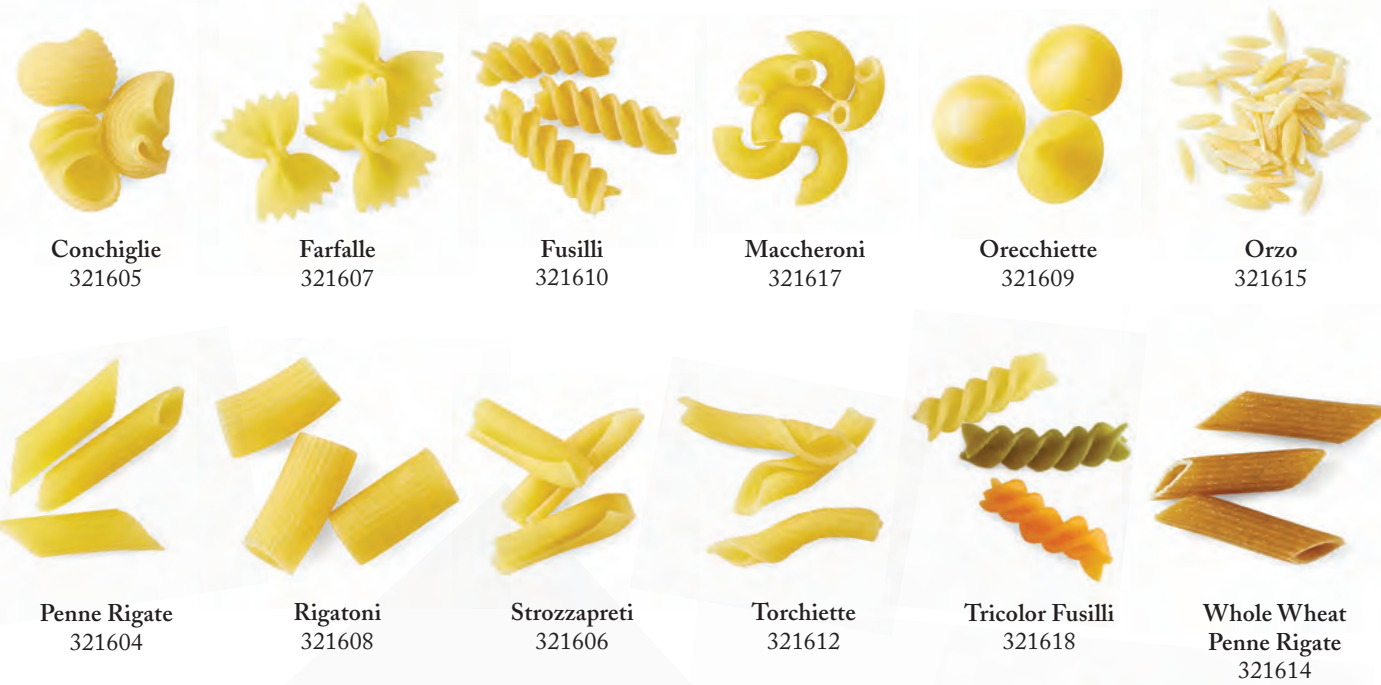

Short Cuts

16 oz. | 12/case