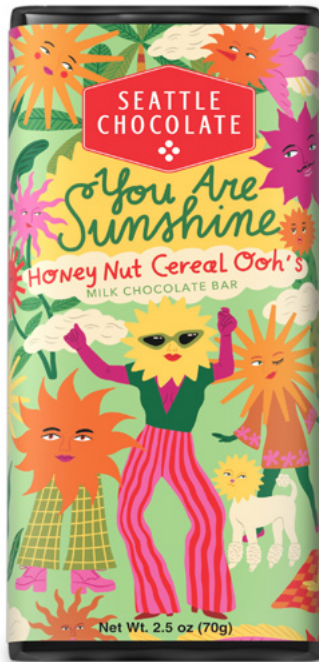

ABOUT THE *artist*

Dutch illustrator **Bodil Jane** works from a small mezzanine studio in Amsterdam-West, where she creates vibrant, female-focused illustrations. She loves to depict women who are unapologetically themselves, taking inspiration from those she spots when biking around her hometown. Bodil strives to encourage diversity and positivity through her work.

YOUR ARE SUNSHINE TRUFFLE BAR 2.5oz

CASE 12 count ITEM 411357

A blend of granulated honey crystals, blackberry blossom honey, and organic honey cereal with nuts and a pinch of Himalayan pink salt in milk chocolate.