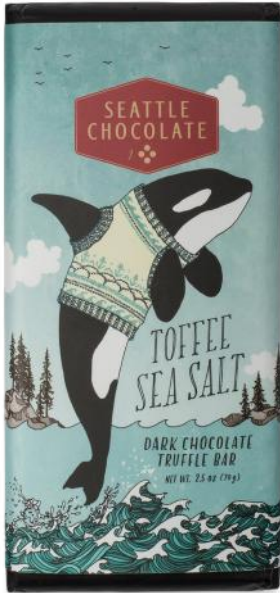

CASE 12 count ITEM 411460
Peppermint and crunchy candy cane pieces in dark chocolate.

KOSHER DAIRY | NON-GMO | GLUTEN FREE
RAINFOREST ALLIANCE CERTIFIED™ | VEGAN

PEANUT BUTTER CRISP BAR
2.5oz

CASE 12 count ITEM 411464
Peanut butter and crunchy rice bites in milk chocolate.

KOSHER DAIRY | NON-GMO | GLUTEN FREE
RAINFOREST ALLIANCE CERTIFIED™

HOT BUTTERED RUM BAR
2.5oz

CASE 12 count ITEM 411461
Rum flavor and crunchy bits of toffee in milk chocolate.

KOSHER DAIRY | NON-GMO | GLUTEN FREE
RAINFOREST ALLIANCE CERTIFIED™

CLASSIC HOLIDAY BAR TRIO
7.5oz

CASE 12 count ITEM 411792
A colorful trio featuring our classic holiday flavors: Candy Cane Crunch, Peanut Butter Crisp, and Hot Buttered Rum.

KOSHER DAIRY | GLUTEN FREE | NON-GMO
RAINFOREST ALLIANCE CERTIFIED™

TOFFEE SEA SALT BAR
2.5oz

CASE 12 count ITEM 411462
Crunchy toffee bits and sea salt in dark chocolate.

KOSHER DAIRY | NON-GMO | GLUTEN FREE
RAINFOREST ALLIANCE CERTIFIED™

WINTER ORANGE SPICE BAR
2.5oz

CASE 12 count ITEM 411465
Walnuts spiced with cinnamon, cloves and orange in milk chocolate.