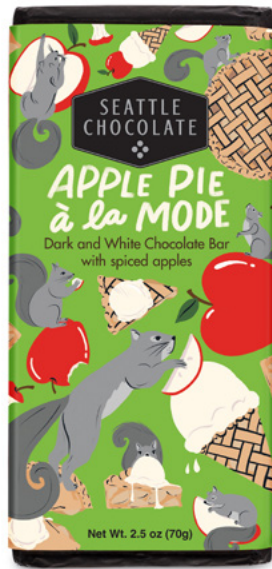

Fall collection

Our best-selling Fall collection is back! Buy all three of our best-selling flavors – Apple Pie à la Mode in white and dark chocolate, Pumpkin Spice Chai in milk chocolate, and Peanut Butter Pretzel in white and dark chocolate – along with a truffle bag, perfect for sweater weather.

SHIPS JULY 5TH

ABOUT THE artist

Ali Mac is a New England-based artist with an appreciation for all things colorful and quirky. She discovered her love for art as a little girl after inheriting a basket of her grandmother's candy-hued acrylic paints. Since then, she's created her own vibrant world of patterns, illustrations, animations and comics. Ali spends her free time eating chocolate, making textile art and eating more chocolate.

APPLE PIE A LA MODE 2.5oz
CASE 12 count ITEM 411348

Spiced white chocolate center with apple and biscotti bits, enrobed in rich, dark chocolate.

KOSHER DAIRY | NON-GMO |
RAINFOREST ALLIANCE CERTIFIED COCOA