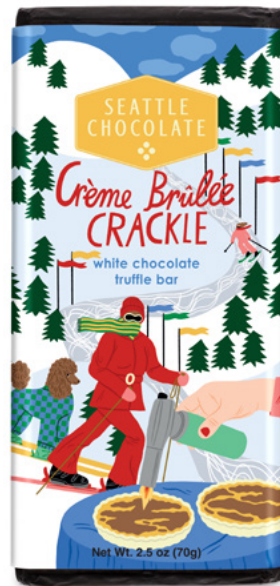

SHIPS SEPTEMBER 1ST

ABOUT THE *artist*

Dutch illustrator **Bodil Jane** works from a small mezzanine studio in Amsterdam-West, where she creates vibrant, female-focused illustrations. She loves to depict women who are unapologetically themselves, taking inspiration from those she spots when biking around her hometown. Bodil strives to encourage diversity and positivity through her work.

CANDY CANE TRUFFLE BAR
2.5oz

CASE 12 count ITEM 411460

Peppermint and crunchy candy cane pieces in dark chocolate.

KOSHER DAIRY | NON-GMO | GLUTEN-FREE | VEGAN | RAINFOREST ALLIANCE CERTIFIED COCOA

CRÈME BRÛLÉE CRACKLE TRUFFLE BAR
2.5oz