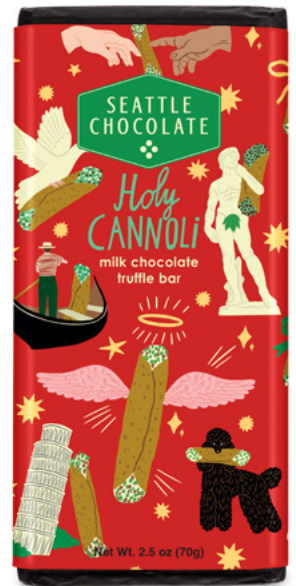

SHIPS SEPTEMBER 1ST

ABOUT THE *artist*

Dutch illustrator **Bodil Jane** works from a small mezzanine studio in Amsterdam-West, where she creates vibrant, female-focused illustrations. She loves to depict women who are unapologetically themselves, taking inspiration from those she spots when biking around her hometown. Bodil strives to encourage diversity and positivity through her work.

CANDY CANE TRUFFLE BAR
2.5oz

CASE 12 count ITEM 411460

Peppermint and crunchy candy cane pieces in dark chocolate.

KOSHER DAIRY | NON-GMO | GLUTEN-FREE | VEGAN | RAINFOREST ALLIANCE CERTIFIED COCOA

CRÈME BRÛLÉE CRACKLE TRUFFLE BAR
2.5oz

CASE 12 count ITEM 411466

Crunchy toffee and micro chocolate chips in a vanilla white chocolate center with a dark chocolate shell.

KOSHER DAIRY | NON-GMO | GLUTEN-FREE

HOLY CANNOLI TRUFFLE BAR
2.5oz

CASE 12 count ITEM 411468

Pistachios and flakes of cereal in a white chocolate cream cheese flavored center, enrobed in dark chocolate.

KOSHER DAIRY | NON-GMO

SEASONS GREETINGS BAR TRIO 7.5oz

CASE 12 count ITEM 411780

This seasonal bar trio contains Candy Cane, Hot Buttered Rum, and Holy Cannoli truffle bars.