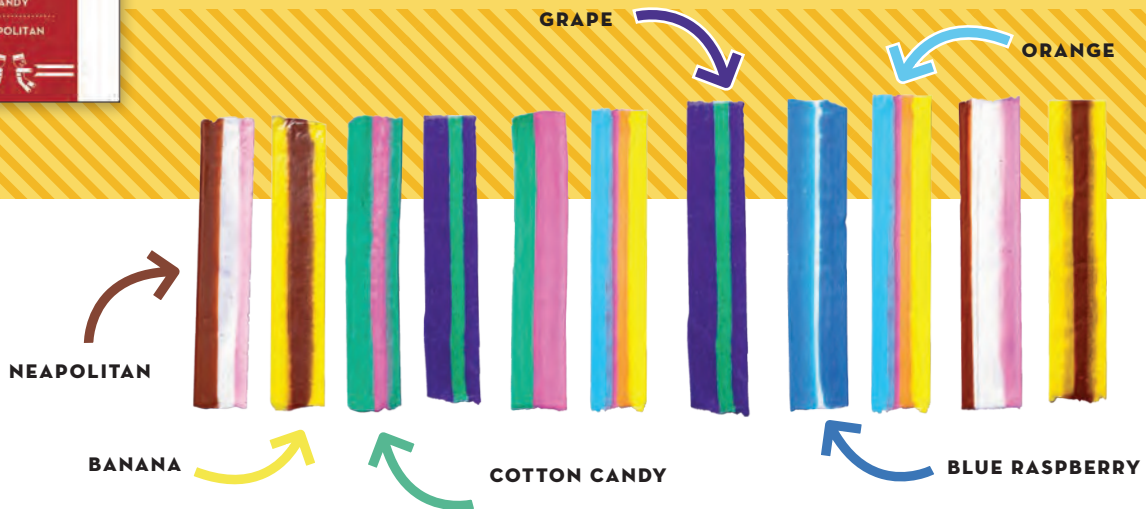

HAND-PULLED SIGNATURE TAFFY

HAMMONDS CANDIES • HANDMADE IN THE USA
 5735 WASHINGTON ST. DENVER, CO 80216

HAMMONDSCANDIES.COM

ORDER BY PHONE
 TOLL FREE: 1-888-226-3999

SWEET & STICKY

NATURAL

MITCHELL SWEETS

54 / CASE \$1.50 MSRP