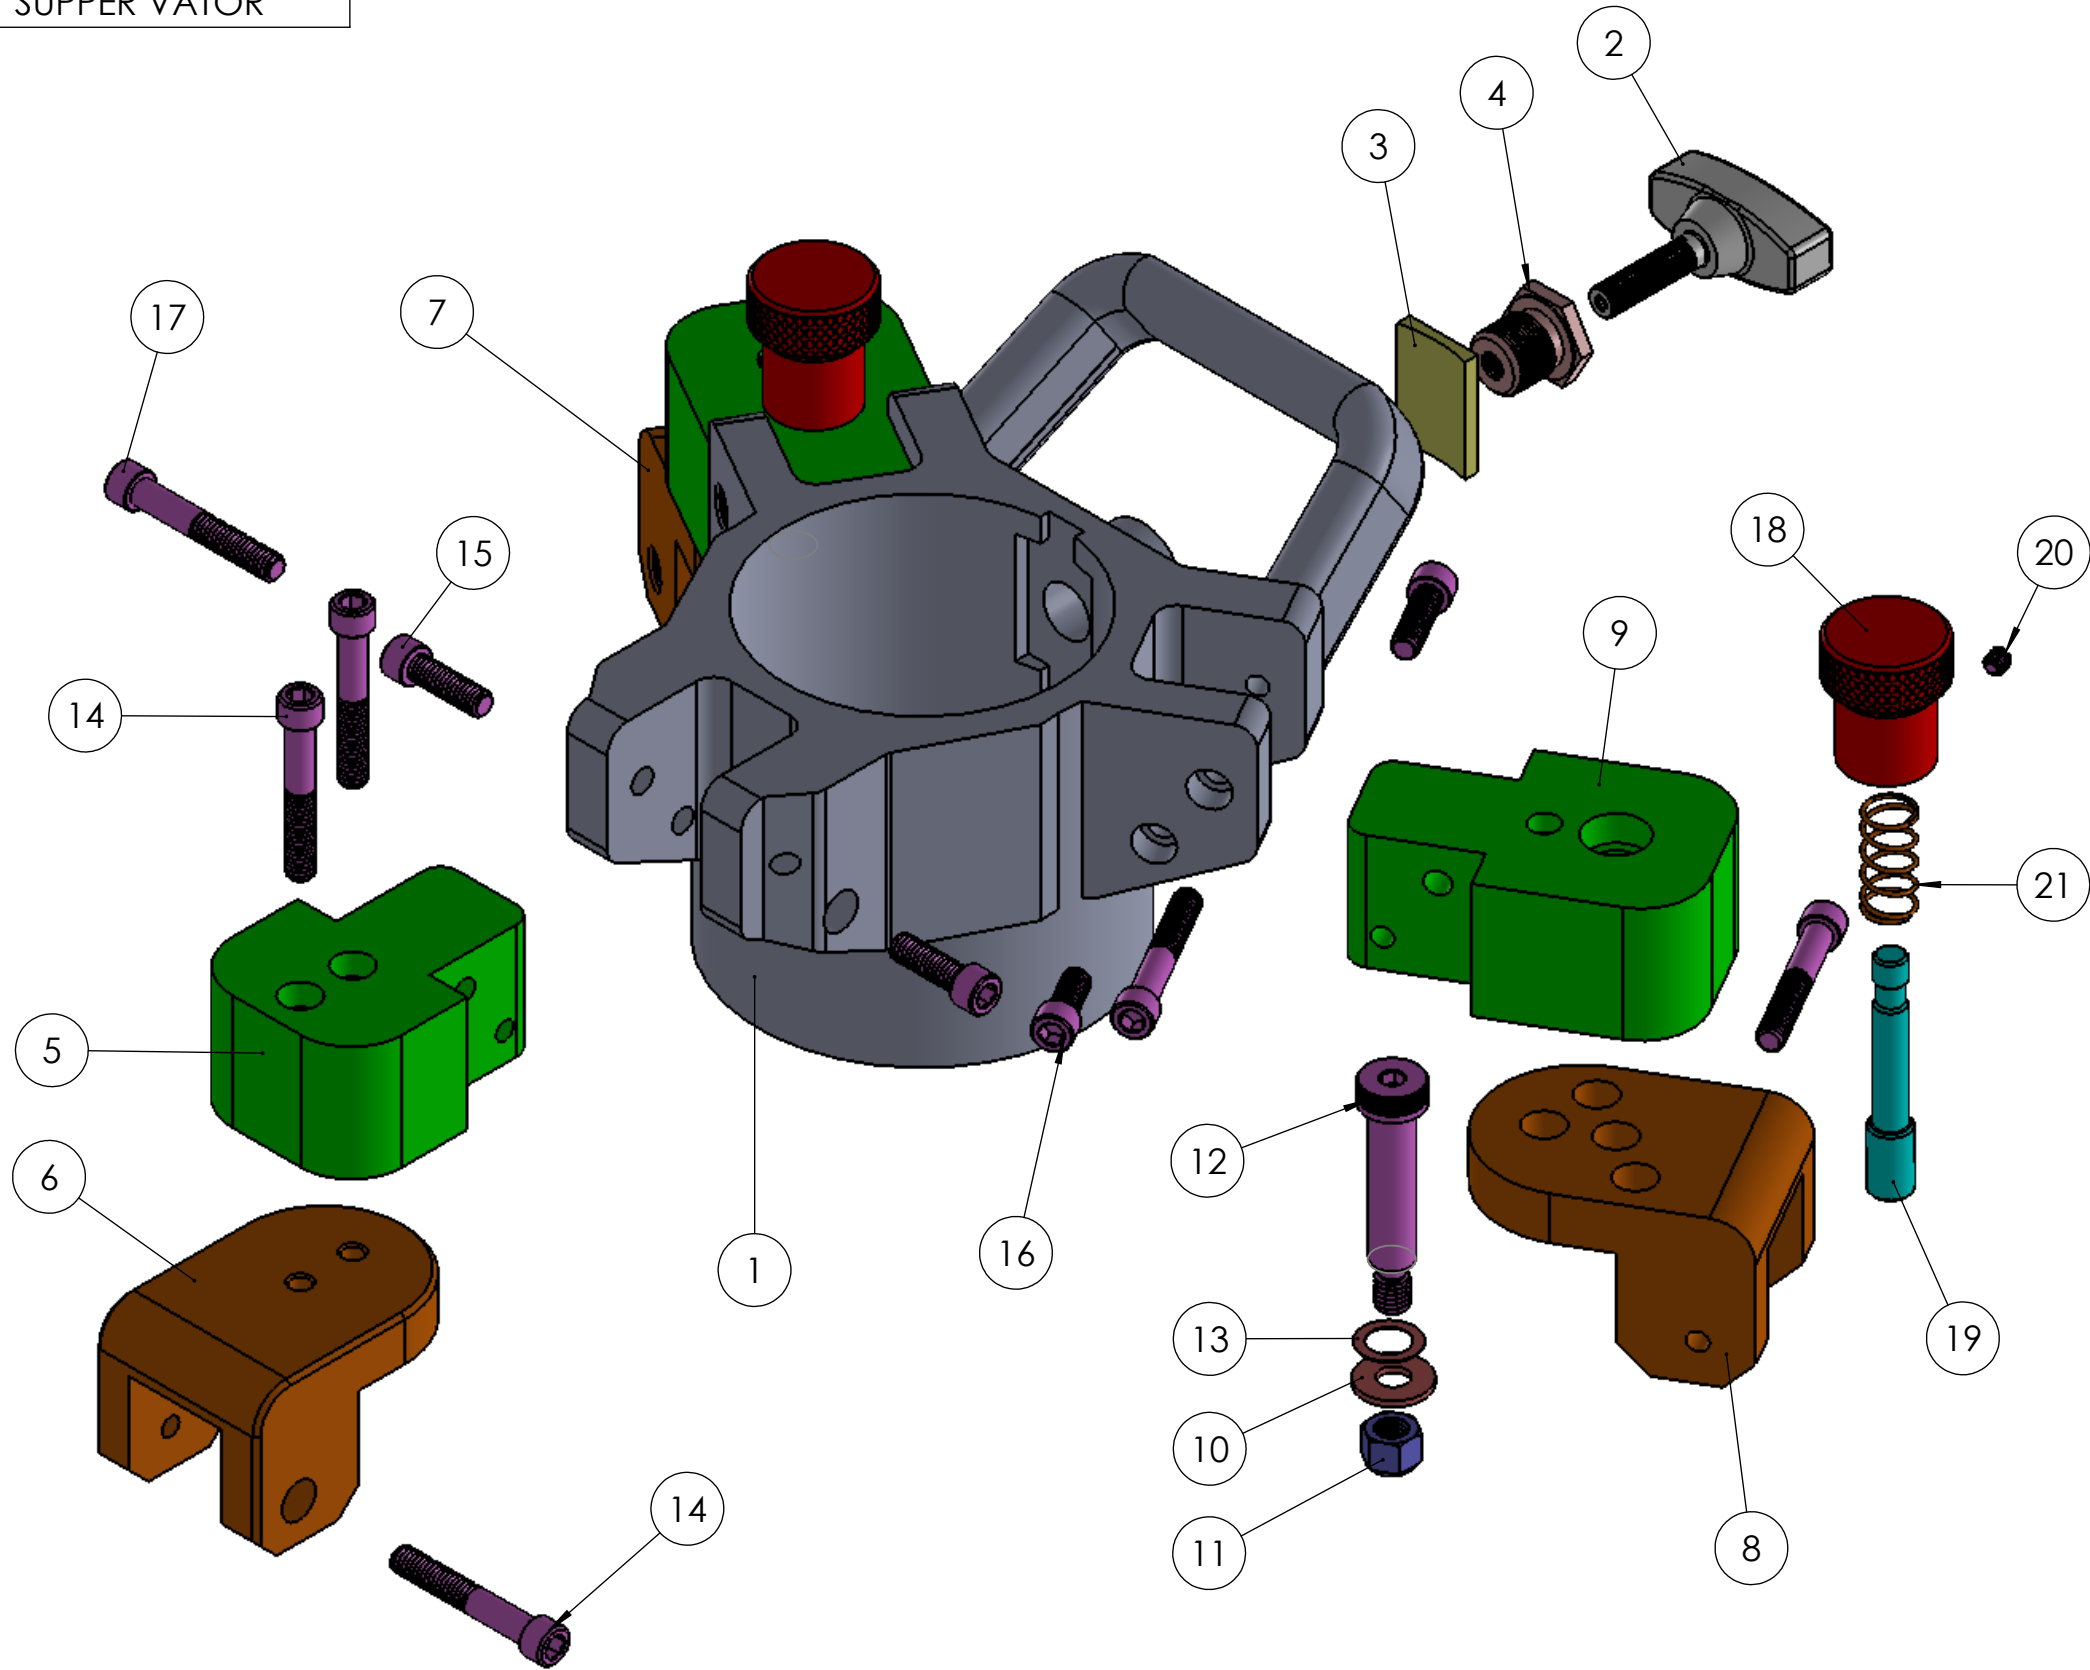

|                                 |
|---------------------------------|
| DESCRIPTION                     |
| SPIDER ASSEMBLY<br>SUPPER VATOR |

| ITEM NO. | PART NUMBER | DESCRIPTION                            | QTY. |
|----------|-------------|--|------|
| 1        | MSE-002-4A  | LOWER SPIDER                           | 1    |
| 2        | 64207       | T-HANDLE 3/8-16                        | 1    |
| 3        | 672813      | CV III BRAKE PAD GEN 2                 | 1    |
| 4        | MSE-088-4A  | Spider Lock Screw                      | 1    |
| 5        | 11040-02    | ROLLING APPEND BLOCK @3.250"           | 1    |
| 6        | 11011-03    | LOWER CLEVIS APP @3.375"               | 1    |
| 7        | 11011-04    | LOWER RH CLEVIS @3.375"                | 1    |
| 8        | 11011-05    | LOWER LH CLEVIS @3.375"                | 1    |
| 9        | 11040-01    | ROLLING INDEX BLOCK @3.920"            | 2    |
| 10       | 1066/100    | WSH:3/8",SAE,ALLOY,ZINC                | 2    |
| 11       | 1175/100    | LNUT:HX,3/8-16,ALLOY,ZINC              | 2    |
| 12       | MSE-256-100 | SOC:SHOULDER,3/8-16@2"x.5D,ALLOY,BL OX | 2    |
| 13       | MSE-305-100 | WSH:3/4ODX1/2IDX.02 TH,NYLN            | 2    |
| 14       | 1393/100    | CS:SOC,5/16-18@2.0",ALLOY, BL OX       | 5    |
| 15       | MSE-264-100 | CS:SOC,5/16-18@1",SS,18-8              | 4    |
| 16       | MSE-269-100 | CS:SOC,5/16-18@.75",SS,18-8            | 2    |
| 17       | MSE-298-100 | CS:SOC,5/16-18@2",SS,18-8              | 3    |
| 18       | MSE-065-4   | LEG SWIVEL LOCK KNOB SC III            | 2    |
| 19       | 16023-03    | SP CV III LOCK PIN .5 OD@3.0"          | 2    |
| 20       | 1004/100    | SET:SOC,KN/PT,1/4-20@.25",SS,18-8      | 2    |
| 21       | MSE-068-4   | SPG,COMP, .045X.25" SS                 | 2    |