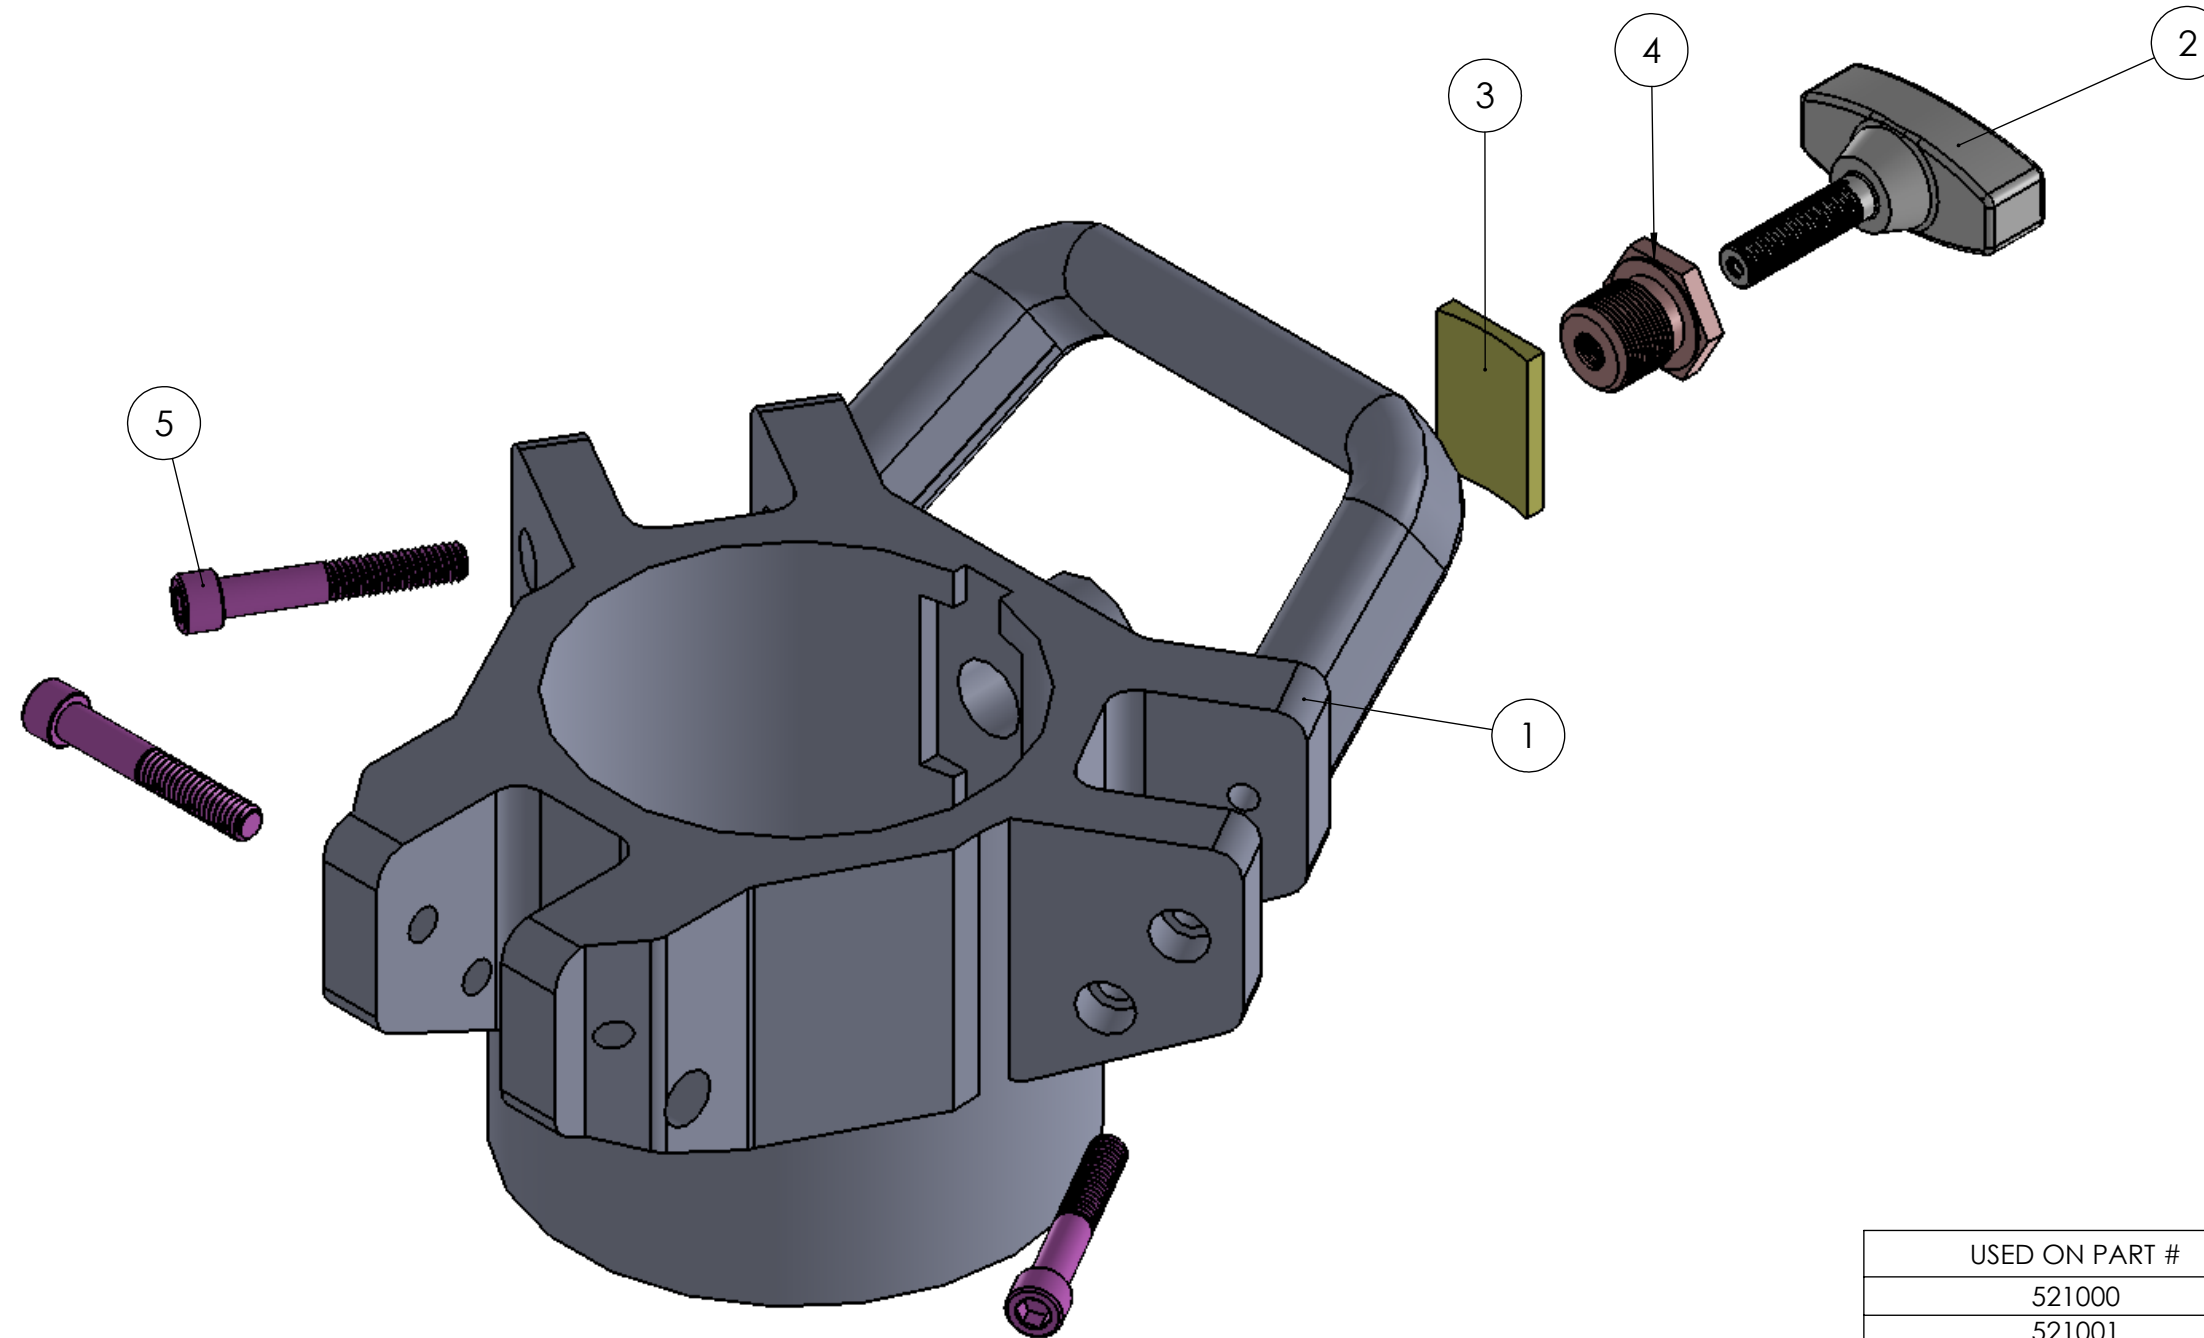

DESCRIPTION
SPIDER ASSEMBLY NON-SWIVEL

ITEM NO.	PART NUMBER	DESCRIPTION	QTY.
1	MSE-002-4A	LOWER SPIDER	1
2	64207	T-HANDLE 3/8-16	1
3	672813	CV III BRAKE PAD GEN 2	1
4	MSE-088-4A	Spider Lock Screw	1
5	MSE-298-100	CS:SOC,5/16-18@2",SS,18-8	3

USED ON PART #	DESCRIPTION
521000	LOW BOY VATOR III SINGLE RISER
521001	LOW BOY VATOR III
521004	CRANK-O-VATOR III