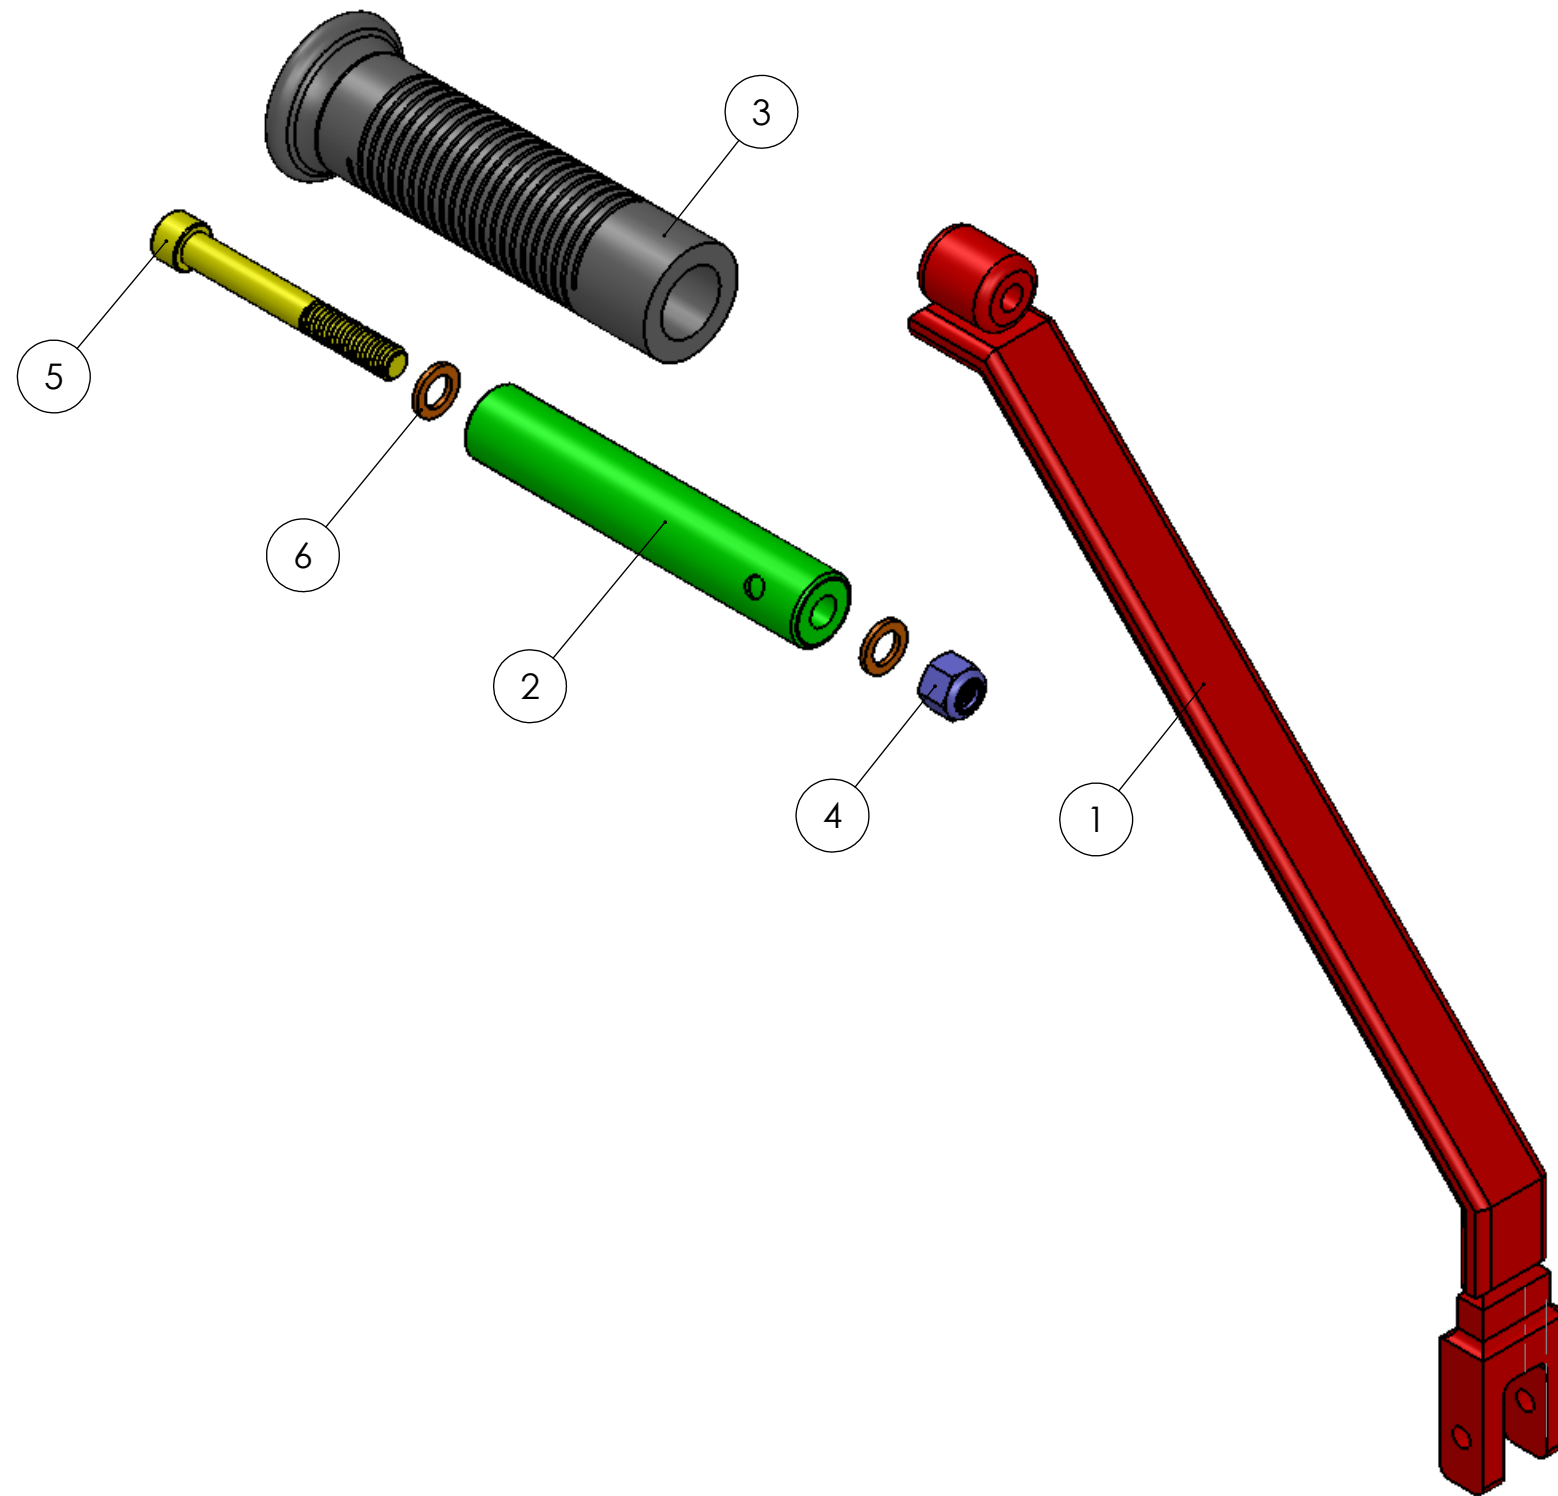

DESCRIPTION
CRANK ARM ASSEMBLY

ITEM NO.	PART NUMBER	DESCRIPTION	QTY.
1	350000-3	LOWBOY CRANK ARM WMT	1
2	650077	COV GRIP TUBE WMT	1
3	3006-100	GRIP, BLK, .88ID#468-11300 RUBBER	1
4	1175/100	LNUT:HX,3/8-16,ALLOY,ZINC	1
5	25-0101	CS:SOC,3/8-16@3.0",ALLOY,BL OX	1
6	6478	WSH:.63OD,.38ID@.06", ALUM	2

USED ON PART #	DESCRIPTION
521000	LO BOY VATOR III SINGLE RISER
521001	LO BOY VATOR III
521002	MIDI VATOR III
521003	SUPER VATOR III
521004	CRANK-O-VATOR III
521005	MEGA VATOR III

m matthews
studio equipment®

4520 West Valerio Street | Burbank CA 91515 | 818.843.6715 | www.msegrip.com