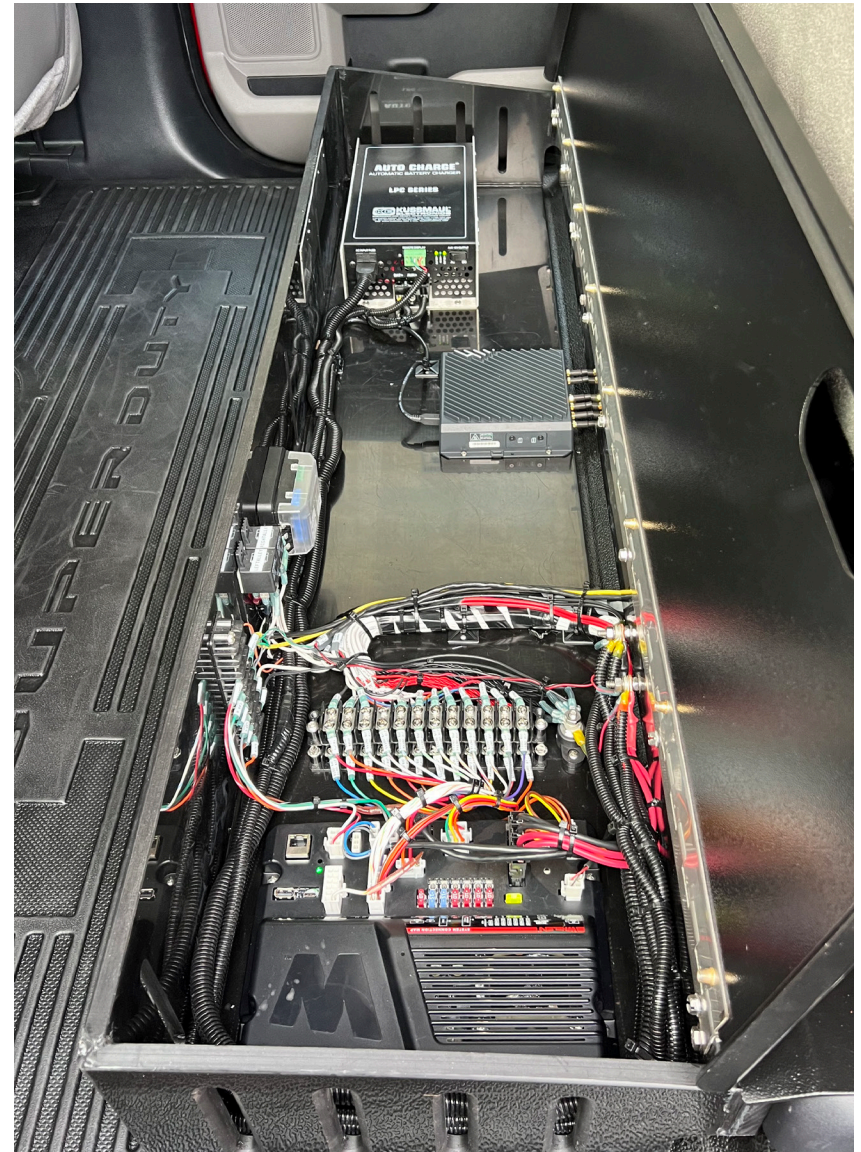

TROY PRODUCTS CENTER CONSOLE

REAR WIRING