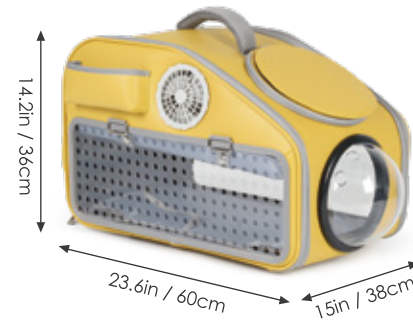

Product Size	Carton Size	N.W.	G.W.	Max.weight	PCS	40HQ
67*50.5*105cm	42*30*63cm	6.9kgs	8.5kgs	20kgs	1PC/CTN	930PCS
26.4*19.9*41.3in	16.5*11.8*24.8in	15.2lbs	18.7lbs	44lbs		

▶ 主な特徴

- 1秒で簡単に折りたたんだり広げたりできます
- トランクに入れられる
- 軽量&コンパクト
- 前輪360°回転

▶ KEY FEATURES

- One hand easy folding and unfolding
- Can be stored in the trunk of the car
- Lightweight & Compact
- 360° swivelling front wheel

T3 GO

Yellow Mint Green Pink

Product Size	Carton Size	N.W.	G.W.	Max.weight	PCS	40HQ
67*50.5*105cm	43.5*26*60cm	6kgs	7kgs	20kgs	1PC/CTN	930PCS
26.4*19.9*41.3in	17.1*10.2*23.6in	13.2lbs	15.4lbs	44lbs		

▶ 主な特徴

- 両面広い視野
- 高品質のPC透明素材
- 多機能カート、ベビーカー/ペットバッグ
- 独特のカプセルのデザイン

▶ KEY FEATURES

- Double-sided large field of view
- High quality PC transparent material
- Dual-purpose cart, stroller/pet bag
- Space capsule design