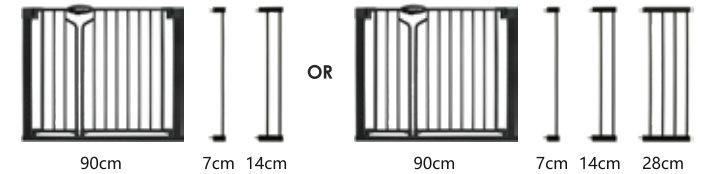

BG-08 | 両開きゲート Dobule Door Gate

List	Product Size	Carton Size	N.W.	G.W.	Assembly width	PCS	40HQ
1	76*90+7+14cm	93*5*81cm	6.3KGS	7.7KGS	95-123cm	1PC/CTN	1780PCS
	29.9*35.4+2.8+5.5in	36.6*2*31.9in	13.9lbs	17lbs	37.4-48.4in		
List	Product Size	Carton Size	N.W.	G.W.	Assembly width	PCS	40HQ
2	76*90+7+14+28cm	93*6*81cm	7.2KGS	8.9KGS	95-151cm	1PC/CTN	1510PCS
	29.9*35.4+2.8+5.5+11in	36.6*2.4*31.9in	15.9lbs	19.6lbs	37.4-59.4in		

▶ 主な特徴

- 両開きドアデザイン、開口部78cm
- 錆びにくく環境に優しい素材
- アップグレードされたパンチフリー設計
- ダブルロックリンケージロック
- 双方向ドア開口部、180°角度

▶ KEY FEATURES

- Double door design, 78cm super width
- Rust-proof and environmentally friendly material
- Upgraded punch-free design
- Double lock linkage lock
- Two-way door opening, 180° angle