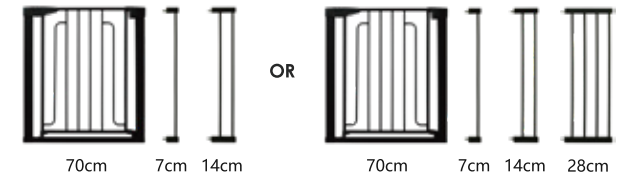

B2

Black Camouflage

Product Size	Carton Size	N.W.	G.W.	Max.weight	PCS	40HQ
122*45*67.8cm	46.5*12*41cm	3.8kgs	4.3kgs	70kgs	1PC/CTN	2100PCS
48*17.7*26.7in	18.3*4.7*16.1in	8.4lbs	9.5lbs	154lbs		

▶ 主な特徴

- 折りたたみ可能なデザインで持ち運びに便利
- 犬の爪は表面を印刷し、滑りにくく安全である
- 実用性と多機能性がある

▶ KEY FEATURES

- Foldable design for easy portability
- Dog Paw Print Surface, Non-Slip and Safety
- Easy to use and multifunctional

BG-01

List	Product Size	Carton Size	N.W.	G.W.	Assembly width	PCS	40HQ
1	76*70+7+14cm	33*4.5*81cm	5.18KGS	6.18KGS	75-103cm	1PC/CTN	4900PCS
	29.9*27.6+2.8+5.5in	13*1.8*31.9in	11.4lbs	13.6lbs	29.5-40.5in		
List	Product Size	Carton Size	N.W.	G.W.	Assembly width	PCS	40HQ
2	76*70+7+14+28cm	33*5*81cm	6.08KGS	7.08KGS	75-130cm	1PC/CTN	4800PCS
	29.9*27.6+2.8+5.5+11in	13*2*31.9in	13.4lbs	15.6lbs	29.5-51.2in		