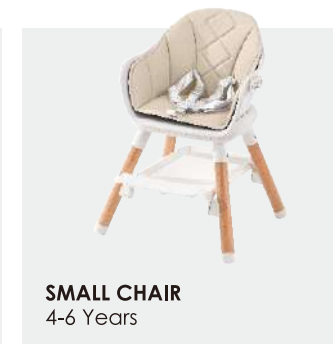

## BABY CHANGING TABLE-D1

- Non-Slip Trapezoidal Structure
- Storable Shelf & Pockets
- Waterproof Nursing Pad
- 3-Level Adjustable Height
- Environmentally-friendly Wood Legs
- Made of Beech
- Durable PP Material
- N.W. :17.7lbs G. W. :20.8lbs
- Packing: 1PC
- Carton Size:31.5\*7.5\*20in

# 4 IN 1 BABY HIGH CHAIR

- o Six Different Modes
- o Adjustable Height
- o Stable A-Shape Structure
- o 5-Point Harness
- o Non-Slip Feet
- o Removable Pad & Double Tray
- o Soft PU Pad
- o N.W. :6.6lbs G. W. :8.8lbs
- o Packing: 1PC
- o Carton Size:15.7\*13.4\*15.7in