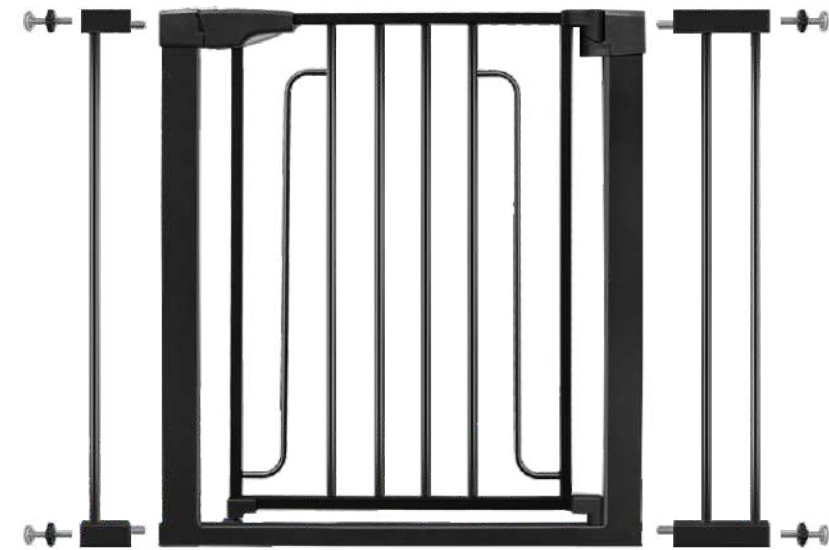

THE SAFETY GATE-BG-01

- Wide Extension Design for Flexible Installation
- Three Kinds of Installation
- Auto-Close & Dual Safety Lock Design
- One-hand Operation
- Made of High-Quality Steel

A Version

- Wide:29.5-40.5in High:30in
- N.W.:11.4lbs G.W.:13.6lbs
- Packing: 1PC
- Carton Size:28.7*1.97*31.9in

B Version

- Wide:29.5-51.5in High:30in
- N.W.:13.4lbs G.W.:15.6lbs
- Packing: 1PC
- Carton Size:28.7*1.8*31.9in