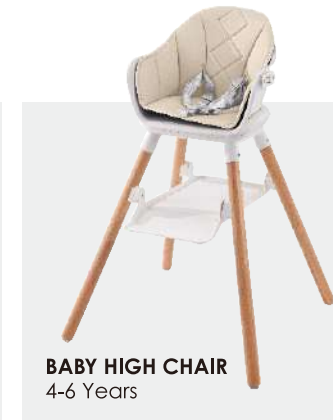

## BABY CHANGING TABLE-D1

- Non-Slip Trapezoidal Structure
- Storable Shelf & Pockets
- Waterproof Nursing Pad
- 3-Level Adjustable Height
- Environmentally-friendly Wood Legs
- Made of Beech
- Durable PP Material
- N.W. :17.7lbs G. W. :20.8lbs
- Packing: 1PC
- Carton Size:31.5\*7.5\*20in

# 4 IN 1 BABY HIGH CHAIR

- o Six Different Modes
- o Adjustable Height
- o Stable A-Shape Structure
- o 5-Point Harness
- o Non-Slip Feet
- o Removable Pad & Double Tray
- o Soft PU Pad
- o N.W. :6.6lbs G. W. :8.8lbs
- o Packing: 1PC
- o Carton Size:15.7\*13.4\*15.7in