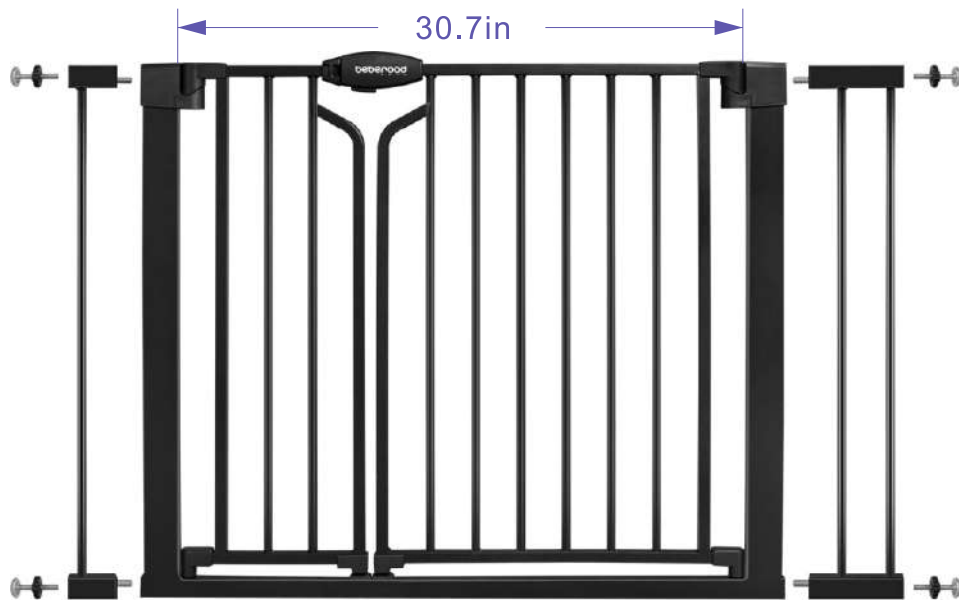

DOUBLE DOOR SAFETY GATE-BG-08

- Extra wide and double door
- Opening width: 37.4-59.3in
- 180°swing in two direction
- Three kinds of installation
- Auto-close & dual safety lock design
- One-hand operation
- Easy installation
- High-quality steel

A Version

- Wide:37.4-48.4in High:30in
- N.W.:13.9lbs G.W.:17lbs
- Packing: 1PC
- Carton Size:36.6*2*31.9in

B Version

- Wide:37.4-59.3in High:30in
- N.W. :15.9lbs G. W. : 19.6lbs
- Packing: 1PC
- Carton Size:36.6*2.4*31.9in