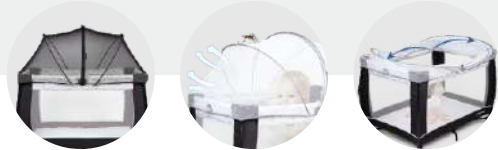

UNIVERSAL MOSQUITO NET FOR BABY PLAY PEN

- Easy to attach and detach.
- Universal fit to most of Baby Play Pen/ Play Yard.
- With receive bag, easy to store when not in use.