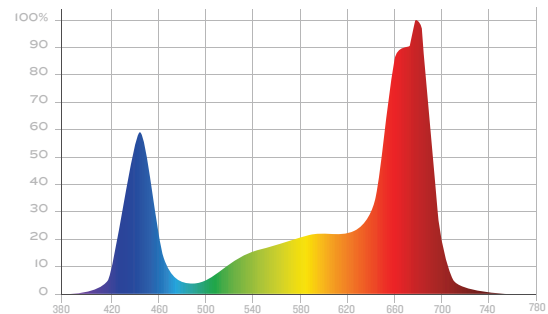

THE MOST DOMINANT GROW LIGHT IN THE INDUSTRY

GAME CHANGING INNOVATION IN COMMERCIAL GROW TECHNOLOGY

INCREASED HARVEST WEIGHT

Recommended hanging height of only 6-12" allows close proximity to canopy, capitalizing on valuable tiered growing space while maintaining massive coverage

Ideal IP65 Rating for commercial applications.

SPECIFICATIONS

Spectrum	3 Channel - Fully Adjustable*
Efficacy	2.2 $\mu\text{mol}/\text{J}$
PPF	1650 $\mu\text{mol}/\text{s}$
Max. Wattage	750w $\pm 5\%$
Input Voltage	120-277v
Power Factor	0.963 @ 240v
Diodes	384 OSRAM OSOLON SSL
Lifetime	>75,000 Hours
Dimensions	39.4" x 39.4" x 4.3"
RMH (Recommended Mounted Height Above Canopy)	$\pm 12"$
Footprint @ RMH	4' x 4'
Warranty	5-Year

*With optional GSI-1 Controller

SPECTRUM

DIMENSIONS