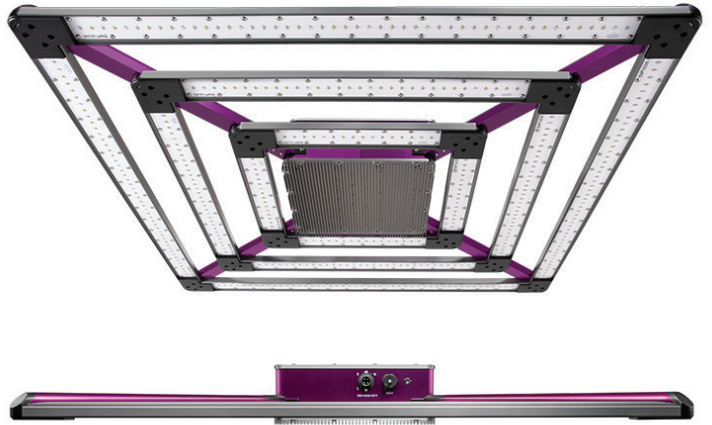

THE MOST DOMINANT GROW LIGHT IN THE INDUSTRY

GAME CHANGING INNOVATION IN COMMERCIAL GROW TECHNOLOGY

INCREASED HARVEST WEIGHT

Recommended hanging height of only 6-12" allows close proximity to canopy, capitalizing on valuable tiered growing space while maintaining massive coverage

OPTIMIZED HARVEST QUALITY

Customizable spectrum allows you to match the needs of any plant at any stage of growth. You only need one fixture to get the job done, Seed to Harvest.

MINIMIZED WASTE

Unique configuration offers the most even PPFD across the entire footprint. Never sacrifice an inch of potential growth across your canopy or deal with troublesome hot spots putting your harvest at risk.

MAXIMIZED VERSATILITY

Ideal for large scale overhead or vertically racked grow systems. Multiple hanging options fit the needs of any commercial or large scale grow operation.

PERFECT FOR ANY ENVIRONMENT

Ideal IP65 Rating for commercial applications.

SPECIFICATIONS

Spectrum	3 Channel - Fully Adjustable*
Efficacy	2.2 $\mu\text{mol}/\text{J}$
PPF	1650 $\mu\text{mol}/\text{s}$
Max. Wattage	750w $\pm 5\%$
Input Voltage	120-277v
Power Factor	0.963 @ 240v
Diodes	384 OSRAM OSOLON SSL
Lifetime	>75,000 Hours
Dimensions	39.4" x 39.4" x 4.3"
RMH (Recommended Mounted Height Above Canopy)	$\pm 12"$
Footprint @ RMH	4' x 4'
Warranty	5-Year