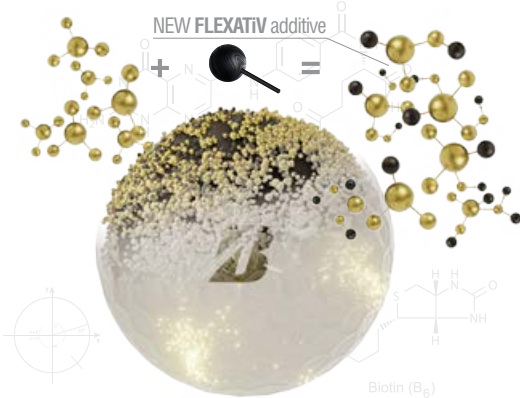

### FLEXATiV COVER TECH

New FLEXATiV cover is soft to control spin and repel quickly off the club face increasing ball velocity and distance

The New FLEXATiV cover and Contact Force dimple combine to control spin and increase ball velocity for longer, straighter distance