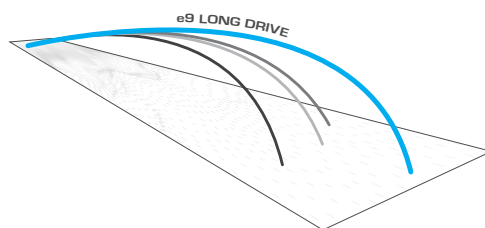

## EXTREME DISTANCE

SKU: 3DWX6D

- NEW e9 Long Drive delivers Extreme Distance
- Official golf ball of the World Long Drive
- Extreme Gradational core features a fast outer region for extreme ball speed
- Soft inner area of the core creates a tight consistent ball flight
- The 330-dimple cover is seamless and aerodynamic, reducing drag and maximizing ball speed

# EXTREME DISTANCE

### SEAMLESS 330 DIMPLE COVER

The seamless 330-dimple cover is aerodynamically designed to reduce drag and maintain maximum ball speed while providing in-flight stability in all playing conditions

### EXTREME GRADATIONAL CORE

e9's Gradational core has a fast outer region that delivers extreme ball speed while the soft inner region creates a tight and consistent ball flight

SKU: 3EWX6D