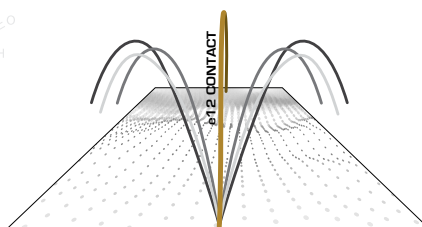

## ENGINEERED FOR STRAIGHT DISTANCE

SKU: 3CW6D

- The New e12 Contact features FLEXATiV Cover Technology
- The New FLEXATiV cover and Contact Force dimple combine to create 46% more surface contact for more efficient energy transfer
- FLEXATiV cover is soft to control spin and repel quickly off the club face increasing ball velocity for longer, straighter distance
- Longer and straighter flight with driver
- Increased friction for better spin and control around the green

### FLEXATiV COVER TECH

New FLEXATiV cover is soft to control spin and repel quickly off the club face increasing ball velocity and distance

The New FLEXATiV cover and Contact Force dimple combine to control spin and increase ball velocity for longer, straighter distance

STRAIGHT DISTANCE