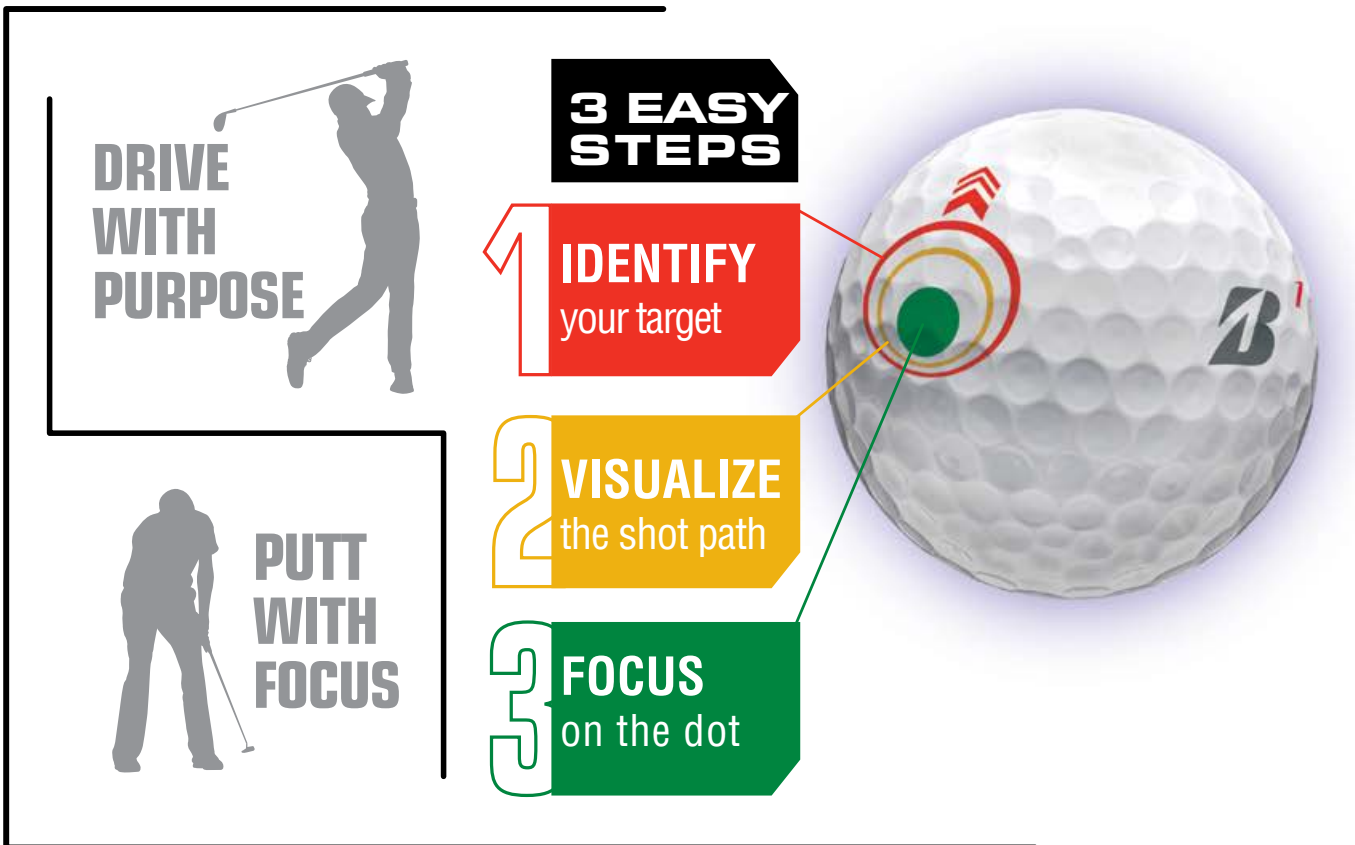

## FREE TO PERFORM

Free your mind to improve your golf swing and putting stroke. MindSet is a breakthrough mental approach that enables you to separate analytical thoughts from athletic performance.

“I’ve used the principles of MindSet for over 10 years and it helped me become the #1 player in the world, and now Bridgestone has applied this process to a golf ball - that’s a game changer.”