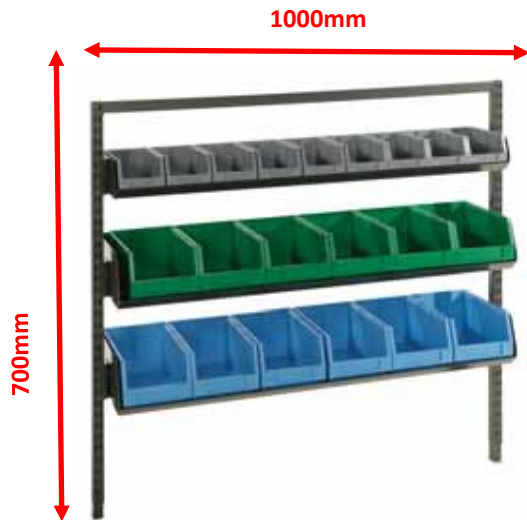

Van Kits

VK 1

- 1 x VF 700 Frame
- 1 x Van Tray 201
- 2 x Van Tray 202
- 9 x B201 Bins
- 12 x B202 Bins