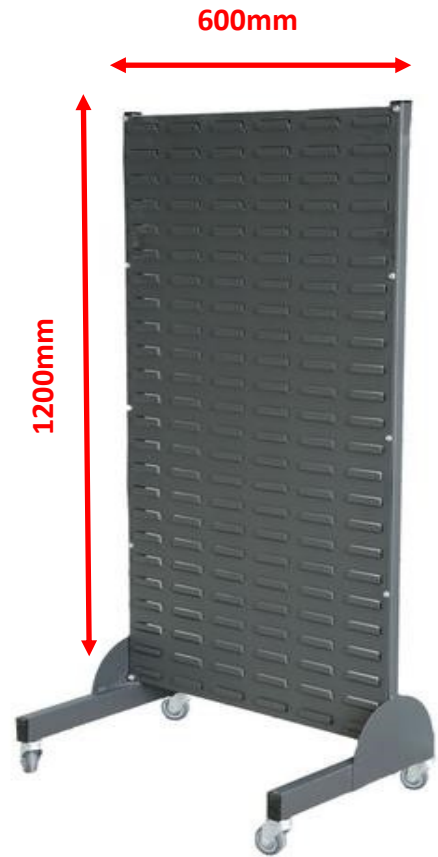

# Louvre Panels

All Louvre Panels available galvanised or powder

LPABS 3 x 3

- ◆ Durable Steel Panels
- ◆ Designed for bins to clip onto and ensure a tight fit
- ◆ Great way to organise your work bench

LP 6 x 4

LP 6 x 6

LP 12 x 6

CODE	HEIGHT	WIDTH
LPABS (ABS Plastic)	300	300
LP 6 x 4	600	400
LP 6 x 6	600	600
LP 12 x 6	1200	600
LPH 4 x 6	400	600
LPH 6 x 12	600	1200

LPH 4 x 6

LPH 6 x 12

# Mobile Trolleys/

**SSS**—Single Sided Stand  
**DSS**—Double Sided Stand

**SSM**—Single Sided Mobile  
**DSM**—Double Sided Mobile