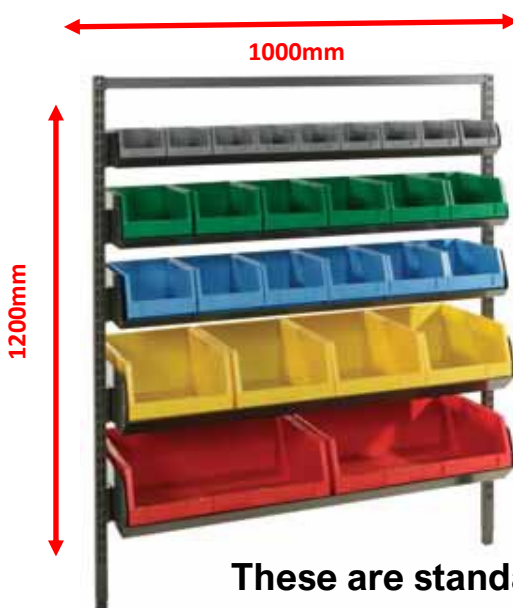

VK 3

- 1 x VF 1200 Frame
- 1 x Van Tray 201
- 2 x Van Tray 202
- 2x Van Tray 203/204
- 9 x B201 Bins
- 12 x B202 Bins
- 4 x B203 Bins
- 2 x B204 Bins

These are standard Van Kits, other options are available, including adding a mix of bins and trays.