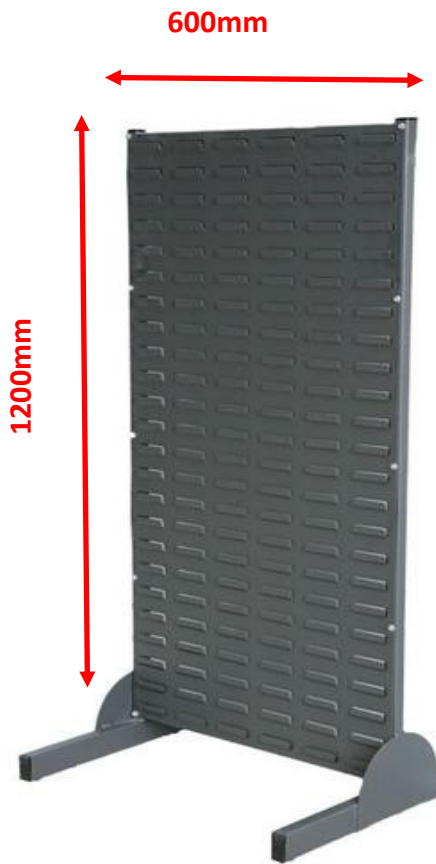

# Louvre Panels

All Louvre Panels available galvanised or powder

LPABS 3 x 3

- ◆ Durable Steel Panels
- ◆ Designed for bins to clip onto and ensure a tight fit
- ◆ Great way to organise your work bench

LP 6 x 4

LP 6 x 6

LP 12 x 6

CODE	HEIGHT	WIDTH
LPABS (ABS Plastic)	300	300
LP 6 x 4	600	400
LP 6 x 6	600	600
LP 12 x 6	1200	600
LPH 4 x 6	400	600
LPH 6 x 12	600	1200

LPH 4 x 6

LPH 6 x 12

# Mobile Trolleys/

**SSS**—Single Sided Stand  
**DSS**—Double Sided Stand

**SSM**—Single Sided Mobile  
**DSM**—Double Sided Mobile