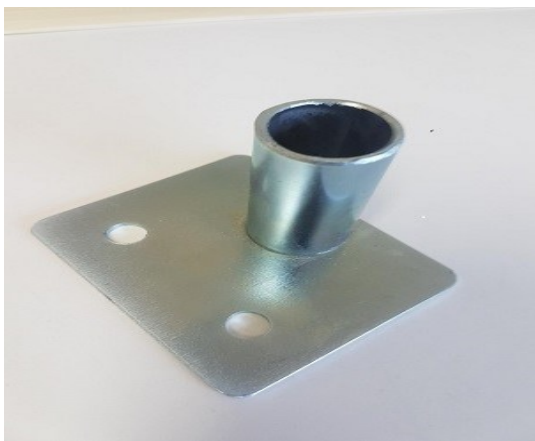

Van Kits Accessories

Floor Mount Bracket