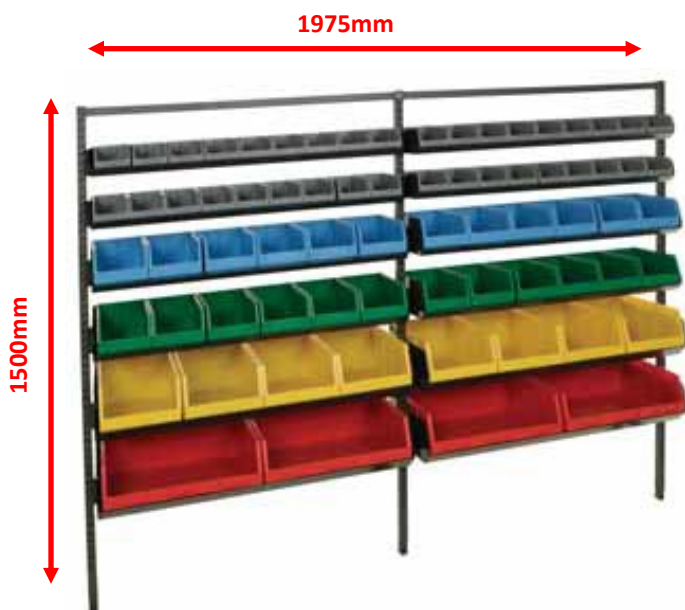

VK 6

- 1 x VF 1500 Frame
- 1x VFE 1500 Extension
- 4x Van Tray 201
- 4x Van Tray 202
- 4x Van Tray 203/204
- 36x 201 Bins
- 8B203 Bins
- 2 x B204 Bins

These are standard Van Kits, other options are available, including adding a mix of bins and trays.