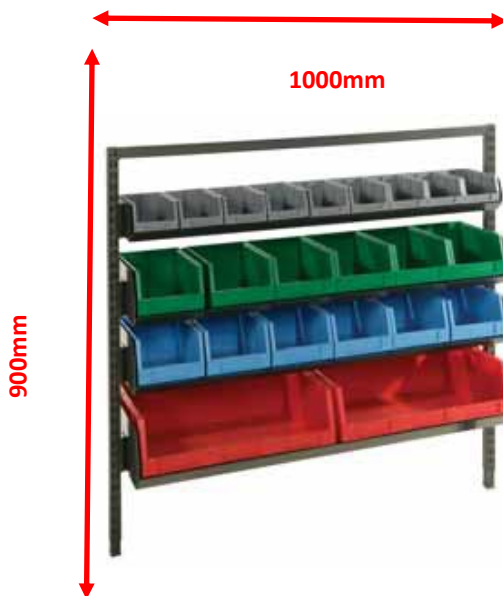

VK 2

- 1 x VF 900 Frame
- 1 x Van Tray 201
- 2 x Van Tray 202
- 1x Van Tray 203/204
- 9 x B201 Bins
- 12 x B202 Bins
- 4 x B203 Bins
- 2 x B204 Bins