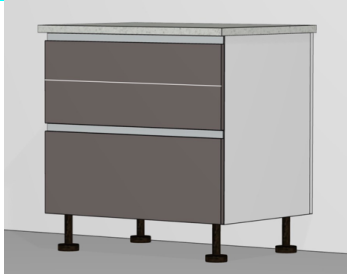

3 Drawer Units - with Flexible width Sizing

CODE	Dimensions	Classic	Platinum
HF D3 500 BA	870H x 450W-500W x 580D	$710	$781
HF D3 600 BA	870H x 501W-600W x 580D	$732	$806
HF D3 700 BA	870H x 601W-700W x 580D	$808	$889
HF D3 800 BA	870H x 701W-800W x 580D	$874	$962
HF D3 900 BA	870H x 801W-900W x 580D	$938	$1,035