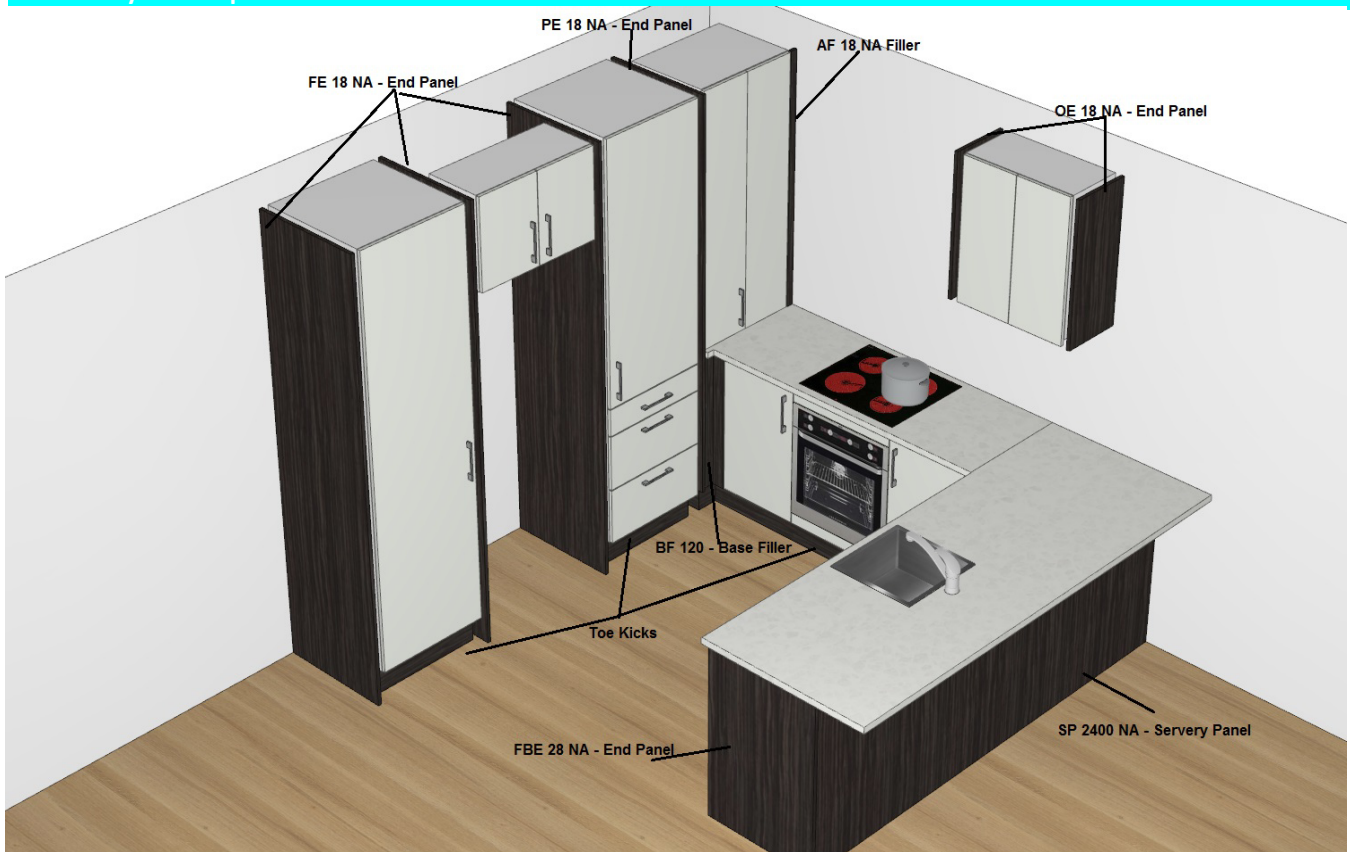

Where do you need panels and fillers

Sinks and Accessories

Pressed .9mm Range

CODE

E-100D

Description

Single bowl with drainer
 Dimensions 800 x 500 x 180
 Bowl 355 x 405 x 180
 Topmount Only

Price