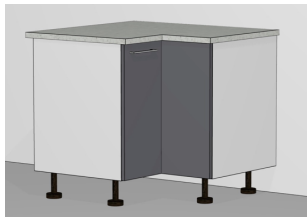

L Shape Corner LH/RH Hinge

CODE

C 880 880 BB - RH
C 880 880 BA - LH

Dimensions

870H x 880/880W X 580D
870H x 880/880W X 580D

Classic

$528
$528

Platinum

$634
$634

Platinum

$788
$788