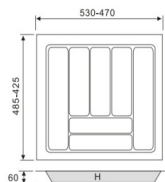

Cutlery Tray Insert

CT 600

Plastic Cutlery Tray Insert- Fits 600mm wide drawer

$39