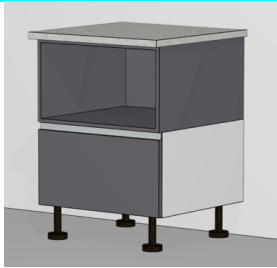

Under Bench Microwave with Drawer - Coloured Box

CODE	Dimensions	Classic	Platinum
HF BMW 600 BA	870H x 600W x 580D	$704	$845