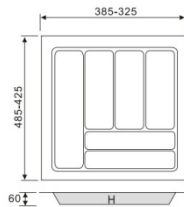

Price

\$54

Accessories

Cutlery Tray Insert

CODE

CT 450

Description

Plastic Cutlery Tray Insert- Fits 450mm wide drawer