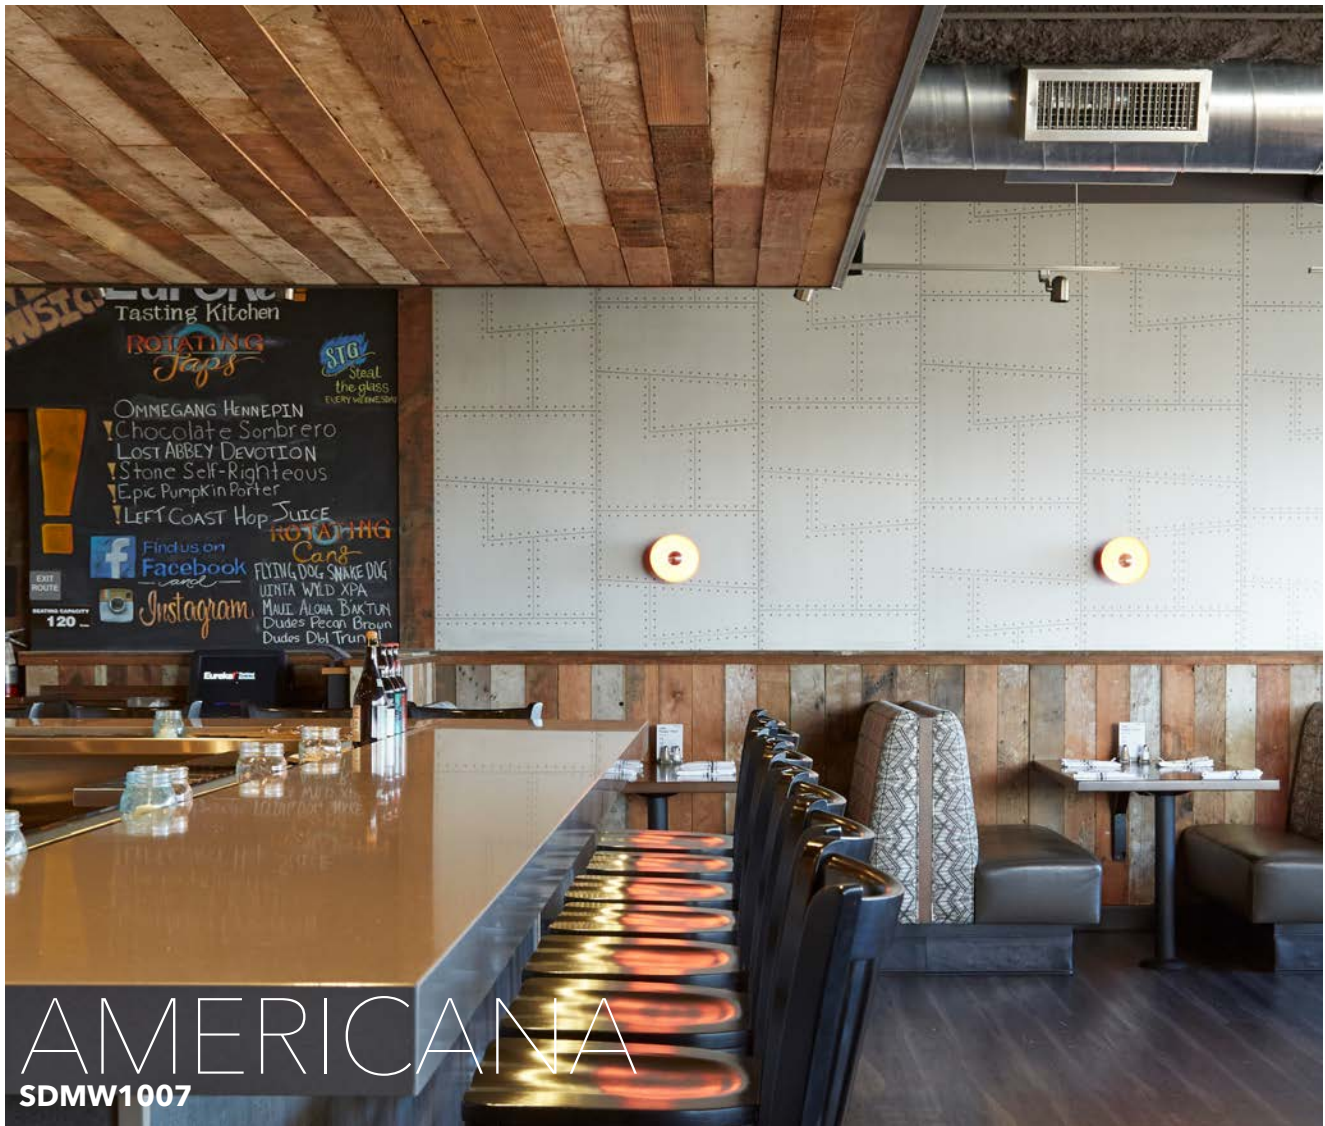

THE AMERICANA - AN E&K CUSTOM SIDING BLEND

AMERICANA

SDMW1007

E&K'S AMERICANA SIDING BLEND IS A VERSATILE SIDING MIX COMPOSED OF RECLAIMED DOUGLAS FIR PLANKS. THE COLORS RANGE FROM ORANGE-BROWN TO CHOCOLATE-BROWN WITH BOARDS THAT HAVE A SUBTLE PATINA OF WHITE CEMENT DUST APPEARING THROUGHOUT THE MIX.

VINTAGE WOOD
Fine Reclaimed Wood Products

THE AMERICANA - AN E&K CUSTOM SIDING BLEND

SOURCE: PRIMARILY BARNs, CORRAL FENCES, AND OTHER VINTAGE STRUCTURES

COLORS: VARYING SHADES OF GRAY WITH NATURAL WOOD BROWNS AND SOME BLACK AND WHITE.