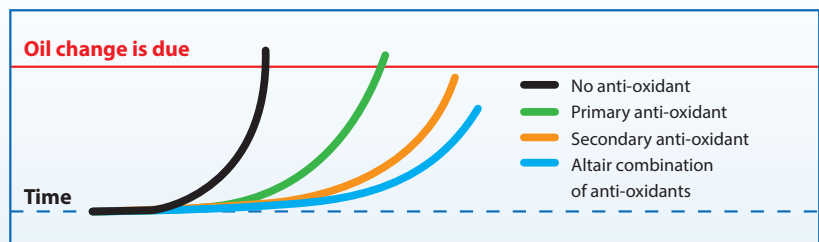

The use of low performance lubricants will irreversibly damage your equipment and lead to high maintenance and repair cost.

The use of ABAC engineered lubricants will help you to reduce the risk of:

- compression element failure
- wear of components, increased friction, cavitations
- reduced cooling, overheating bearings, compression elements, components
- reduced critical clearance
- corrosion
- wrong pH damage of parts, seals and internals
- varnish layer on internal parts (coolers, piping,...)
- low performance, higher energy consumption
- deposits
- high unpredictable maintenance cost
- clogging of oil filter, separator and down stream air filters
- limited operation range.

In compressors, oil & air are in close contact. A mist of lubricant is repeatedly exposed to large volumes of hot air, **ideal oxidising conditions**.

Anti-oxidant additives delay the oxidising process, deposit and acid formation to **extend oil lifetime** and protect equipment during stand-still period.