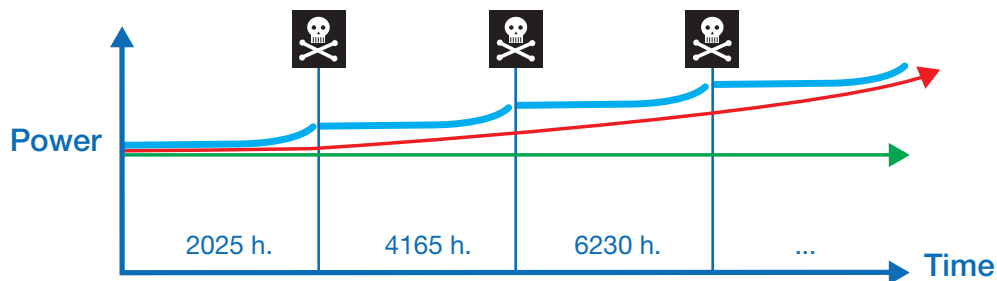

Non genuine spare part and services

Maintenance with non genuine spare part, unprofessional service or extending maintenance intervals

Get maximum performance and efficiency

Breakdown of your compressor would not only be costly, but could also cause your revenues reduction or even business loss. With ABAC Original Parts **increase the reliability** of your compressor by **reducing the risk of breakdown**.

Look for your quality assurance!