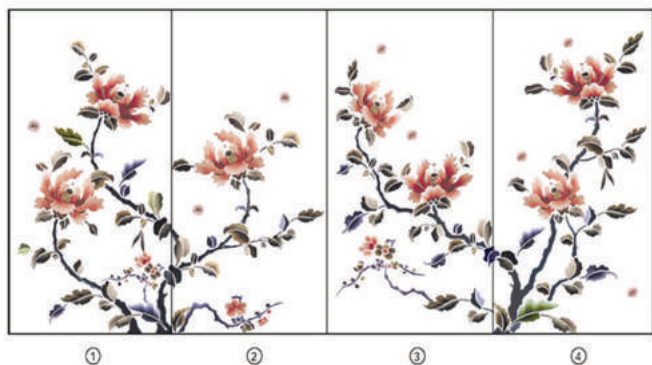

This is made-to-order, please contact us for spec and pricing details.

Black and white