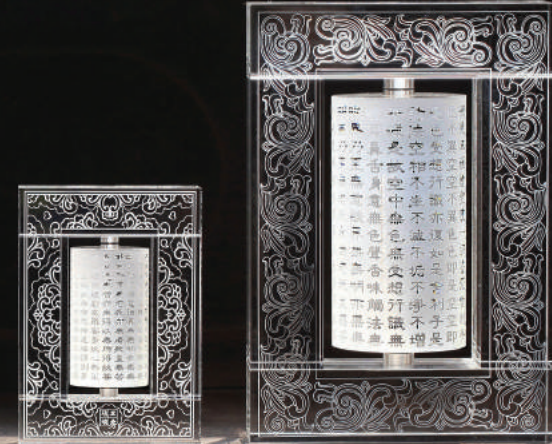

Left: In Praise of the Tulip, a Vase of Riches

Right: Golden Jade Joy, a Vase of Riches

Victory by Daybreak
3.54"L x 5.91"D x 5.91"H
PEF176.ADA

FENG SHUI COLLECTION

Invite positive energy (qi) into space. Balance out the interior and busy life with calming Zen design artworks.