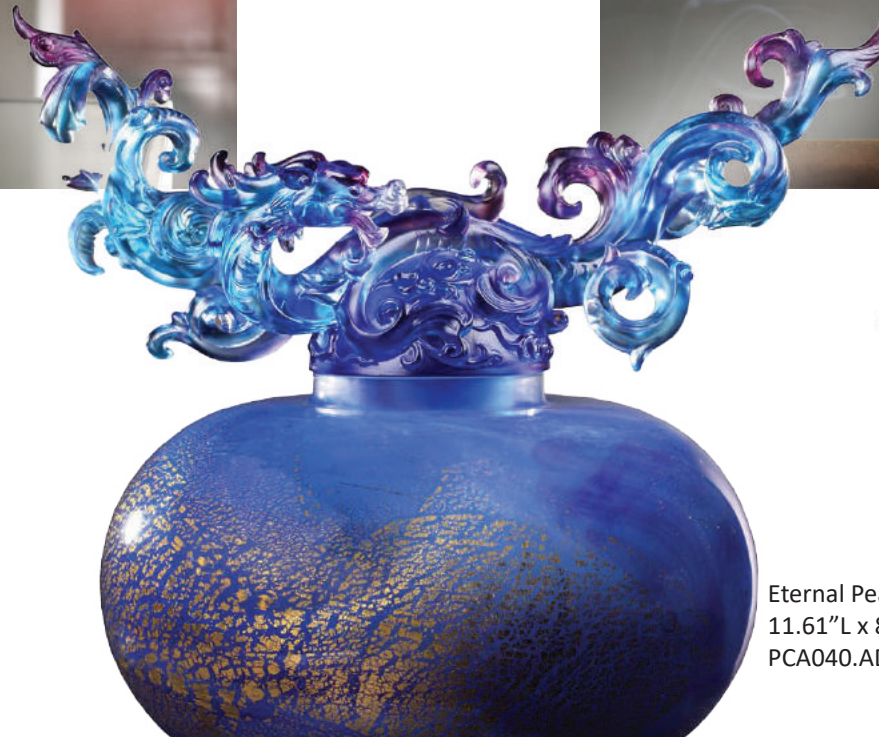

Age of the Rising Dragon, 9.84"L x 4.72"D x 11.02"H, PEA107.ADA

Rise of the Dragon, 13.19"L x 7.48"D x 17.83"H, PEA114.ADA

The Beauty of Harmony
4.06"L x 1.97"D x 3.94"H
PAA056.ADA

Guardian Lion
1.65"L x 3.35"D x 4.55"H
PAA041.ADA