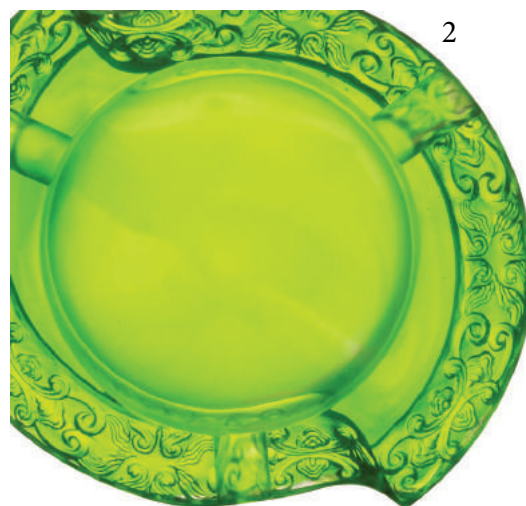

TABLEWARE COLLECTION

LIULI LIVING - a progression of LIULI Crystal Art inspired by contemporary oriental aesthetics bringing out the ingenuity of life.

1. Lavender Drums, 5.51"L x 5.51"D x 2.76"H, VTD113.ATX
2. Smoke Plume Dance, 7.68"L x 6.89"D x 1.57"H, VGA009.ADX
3. Exquisite Goldenrod, 4.90"L x 4.90"D x 5.80"H, VGV017.ADX
4. Lunar Treasure Chest, 2.56"L x 2.56"D x 2.24"H, VGD220.ADX
5. Destined Harmony, 5.20"L x 2.95"D x 3.54"H, PCG092.ADA
6. Fragrant Aerial Dance, 8.66"L x 8.66"D x 1.97"H, VTD111.ATX
7. Heavenly Splendor, 3.94"L x 3.94"D x 6.22"H, VGC018.ADX

1

2

3

4

5

6

7