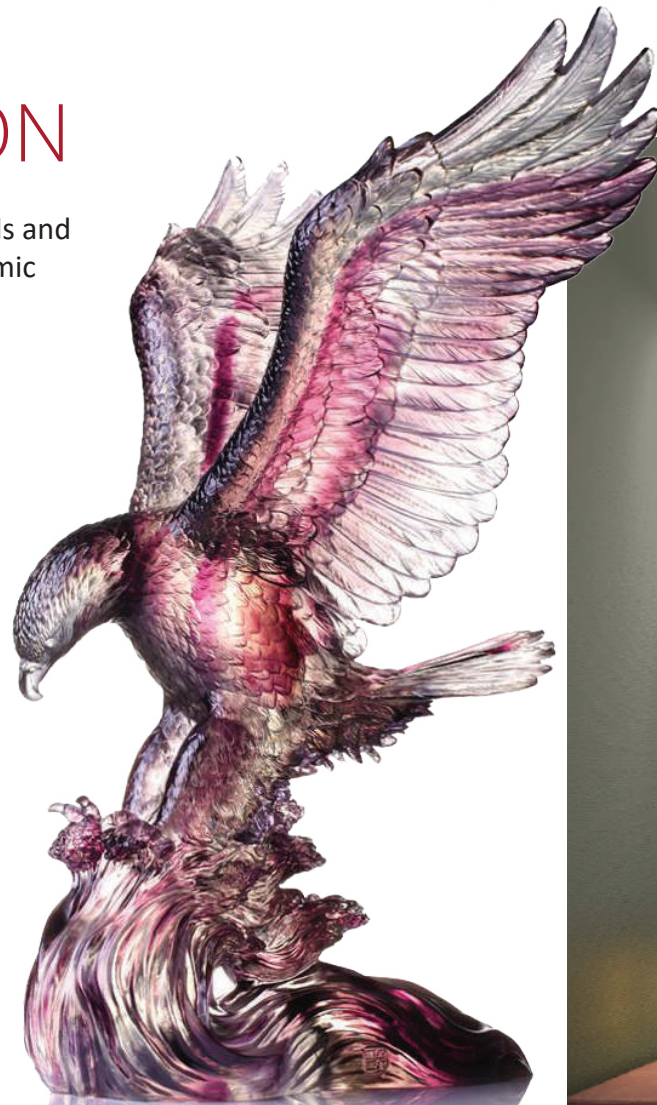

With a Will, a Way
15.75"L x 9.84"D x 17"H
PEH221.ADW