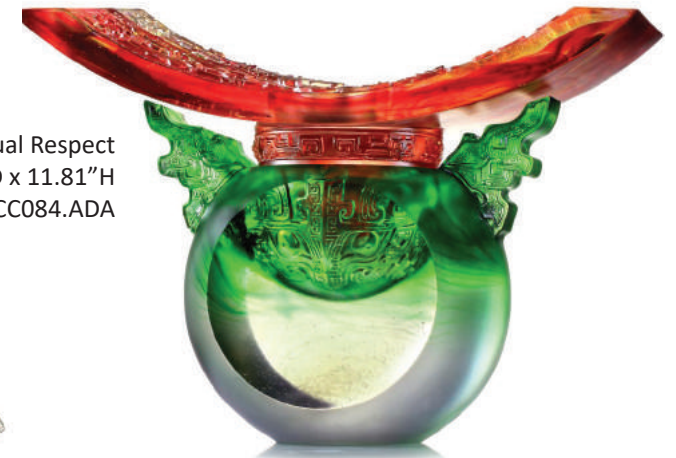

Left: In Praise of the Tulip, a Vase of Riches

Right: Golden Jade Joy, a Vase of Riches

Victory by Daybreak
3.54"L x 5.91"D x 5.91"H
PEF176.ADA

FENG SHUI COLLECTION

Invite positive energy (qi) into space. Balance out the interior and busy life with calming Zen design artworks.

Flight of Legacy
9.80"L x 8.19"D x 13.82"H
PCE039.ADA

Supreme Harmony
9.80"L x 8.19"D x 13.82"H
PEA110.ADA

Crystal Prayer Wheel: Small 5.9"H, PED262.ADA
Medium 10.04"H, PED186.ADA

Ding of Mutual Respect
16.54"L x 6.61"D x 11.81"H
PCC084.ADA