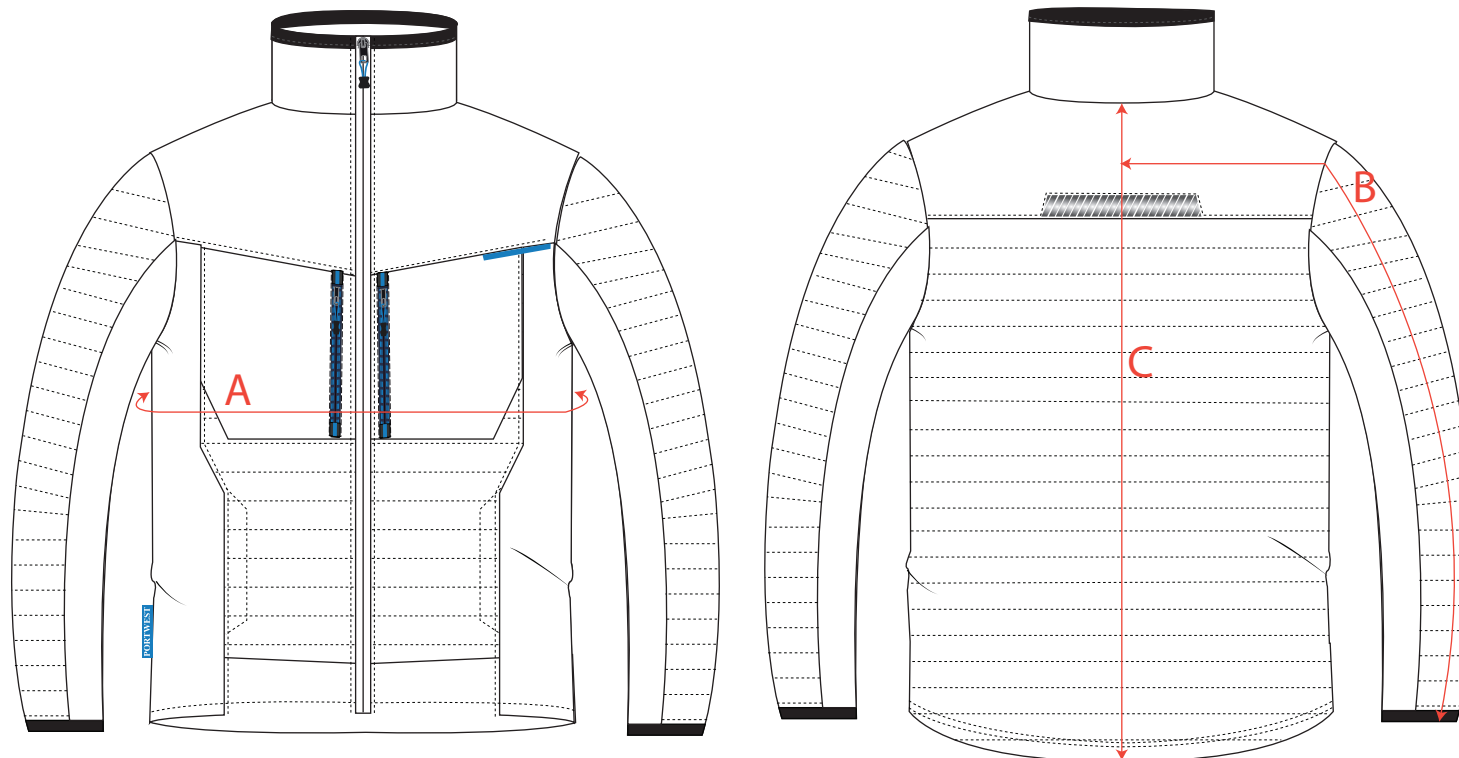

PORTWEST[®] SIZE CHART

STYLE NO: T752	DESCRIPTION: WX3 Baffle Jacket
-----------------------	---------------------------------------

Measurements								
		S	M	L	XL	XXL	3XL	Tol
To Fit Chest		96	104	112	124	132	140	+/-
Chest	A	108	116	124	136	144	152	2
Sleeve Length 12cm below neck, From CB to end cuff	B	84	85	86	87	88	89	1
Jacket Length CB neck to back hem, Ex collar	C	74	74	74	75	75	76	1