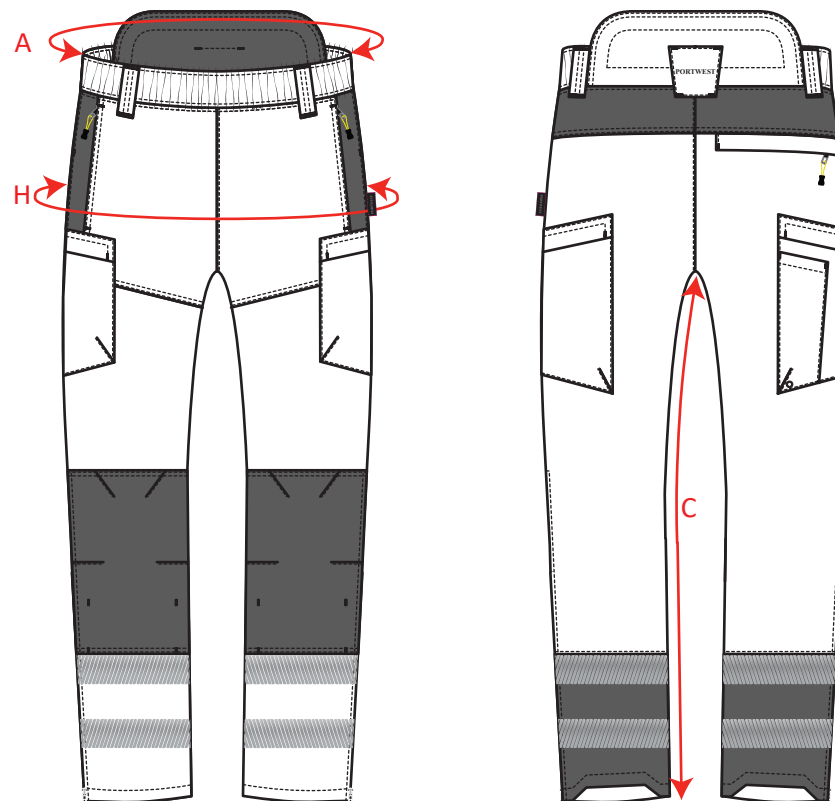

STYLE NO: PW342

DESCRIPTION: PW3 Hi Vis Extreme Trousers

Measurements							
To fit waist measurements		76-80	84-88	92-96	100-104	108-112	Tol
To be taken flat		S	M	L	XL	XXL	
Waist relaxed	A	72	80	88	96	104	1cm
Inside leg (31" leg)	C	79	79	79	79	79	min
Seat (20cm below waist seam) *	H	106	114	122	130	138	1.5cm