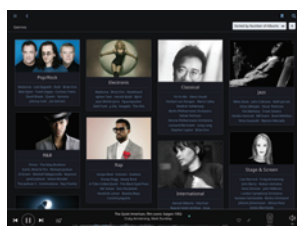

nucleus by roon

- Manages your music stored on USB hard drives, NAS, and streamed content from TIDAL
- Runs Roon OS and is controlled by the Roon Remote apps for iPad, iPhone, macOS, Android, and Windows
- Streams music to USB, Sonos®, AirPlay®, Roon Ready™, and many other audio devices
- Silent design with no fans or moving parts
- Requires a Roon subscription

Nucleus is the center of your Roon music system. It's the housekeeper, the traffic cop, and the brain that takes care of the music in your life. Using Nucleus, Roon manages all your music – on hard drives, NAS, and streaming content – and allows you to play it on all the audio devices around your home. Nucleus is the best way to run Roon at any price.

Just plug Nucleus into your network, connect your hard drives, download Roon remote apps (iOS, Android, macOS, Windows) and you'll be ready to play music using a wide variety of audio devices, including AirPlay, Sonos, Roon Ready, Devialet, KEF, Meridian, Squeezebox, and a huge variety of USB DACs.

Aside from being a powerful, fanless music server, what sets Nucleus apart is that it's powered by Roon OS – a fast and lightweight operating system optimized to do just one thing: browse and play music. Roon is a multi-room, multi-user networked audio platform built to the exacting standards of audiophiles, so it offers features like bit-perfect playback, DSD and PCM upsampling, multichannel playback, and signal path display.