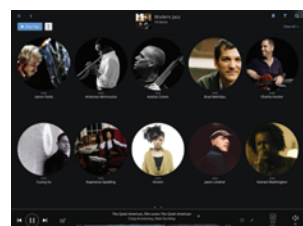

nucleus by roon

- Manages your music stored on USB hard drives, NAS, and streamed content from TIDAL
- Runs Roon OS and is controlled by the Roon Remote apps for iPad, iPhone, macOS, Android, and Windows
- Streams music to USB, Sonos®, AirPlay®, Roon Ready™, and many other audio devices
- Silent design with no fans or moving parts
- Requires a Roon subscription

Nucleus is the center of your Roon music system. It's the housekeeper, the traffic cop, and the brain that takes care of the music in your life. Using Nucleus, Roon manages all your music – on hard drives, NAS, and streaming content – and allows you to play it on all the audio devices around your home. Nucleus is the best way to run Roon at any price.

Just plug Nucleus into your network, connect your hard drives, download Roon remote apps (iOS, Android, macOS, Windows) and you'll be ready to play music using a wide variety of audio devices, including AirPlay, Sonos, Roon Ready, Devialet, KEF, Meridian, Squeezebox, and a huge variety of USB DACs.

Aside from being a powerful, fanless music server, what sets Nucleus apart is that it's powered by Roon OS – a fast and lightweight operating system optimized to do just one thing: browse and play music. Roon is a multi-room, multi-user networked audio platform built to the exacting standards of audiophiles, so it offers features like bit-perfect playback, DSD and PCM upsampling, multichannel playback, and signal path display.