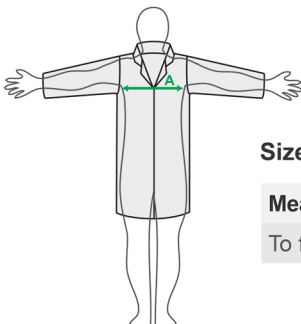

Product Codes:

17901-7	S - 4XL	Coverall - White
17911-7	S - 4XL	Coverall - Blue
17921-7	S - 4XL	Coverall - Red
17981-7	S - 4XL	Coverall - Orange

Colourways:

Standards:

EC Council Directive 89/686/EC
 EN 13982-1 Type 5 Protection
 EN 13034 Type 6 Protection
 EN 1073-2 Class 1

Size Chart:

Measurements in cm	S	M	L	XL	2XL	3XL	4XL
To fit (A)	92 - 96	100 - 104	106 - 112	116 - 122	124 - 132	136 - 144	148 - 152