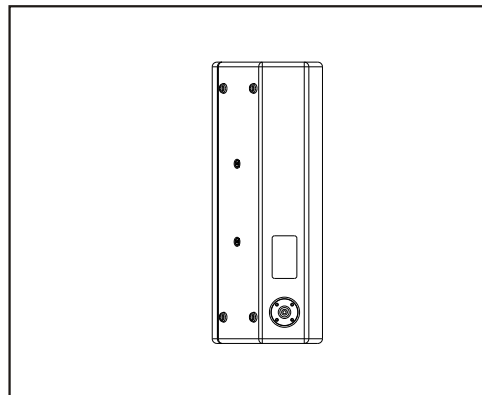

Cabinet Dimension: