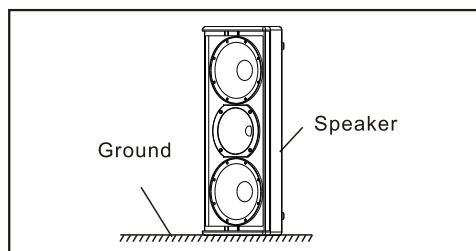

Installation: