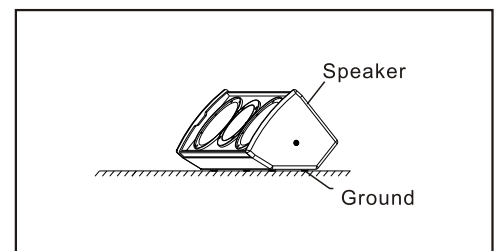

Installation: