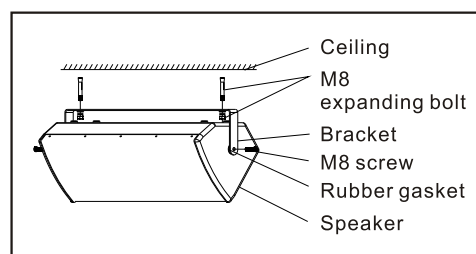

Installation: