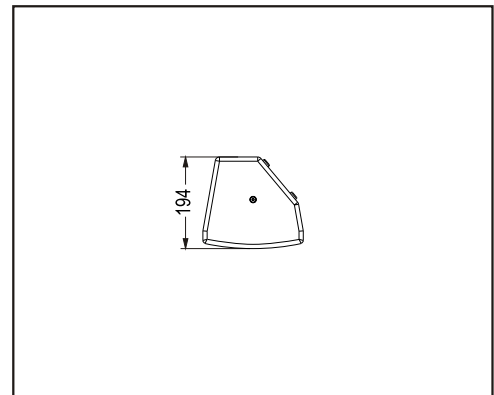

Cabinet Dimension: