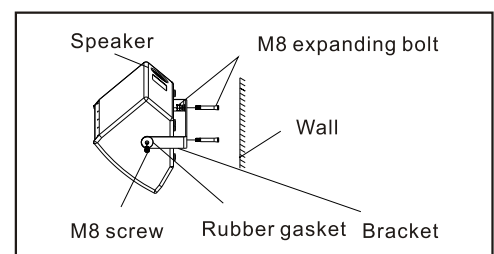

Installation: