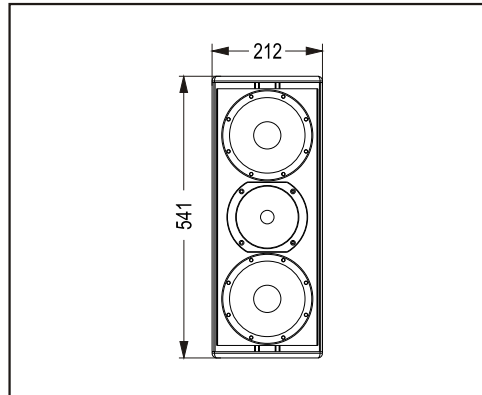

Professional

SOVIS

TS206B

Full Range Professional Speaker

User Manual

UM-TS206B-20190116 ver B

Features:

- Two 6" high power low frequency driver
- One 1" PEI diaphragm compression driver
- Passive configuration
- 140o x 140o wide angle coverage pattern
- Computer aided design to optimise frequency and phase response
- Multi purpose cabinet design for FOH or monitor use
- Use as a main system with or without subwoofer augmentation.
- Suitable for speech (meeting and conference rooms), background music (bars and other public spaces)
- Flexible and easy-to-install configurations (wall, ceiling, under balcony)
- U Bracket included
- 35mm Stand Adapter included

Specifications:

Frequency Response(-3dB):	70Hz-18kHz
Sensitivity(1m/1W):	93dB
Crossover Frequency:	3KHz
Dispersion(H×V):	140° × 140°
Rated Power(RMS):	160W
Rated Impedance:	8 Ohm
DC Impedance:	6.4 Ohm
THD:	<3 %
Input Connectors:	NL4×1
Net Weight(1Pc):	9.5kg
Gross Weight(1Pair):	22.5kg
Dimensions (W×D×H):	212×194×541mm
Packaging Dimensions 2pcs/pack(W×D×H):	636×546×308mm

Cabinet Dimension:

Installation:

SOVIS